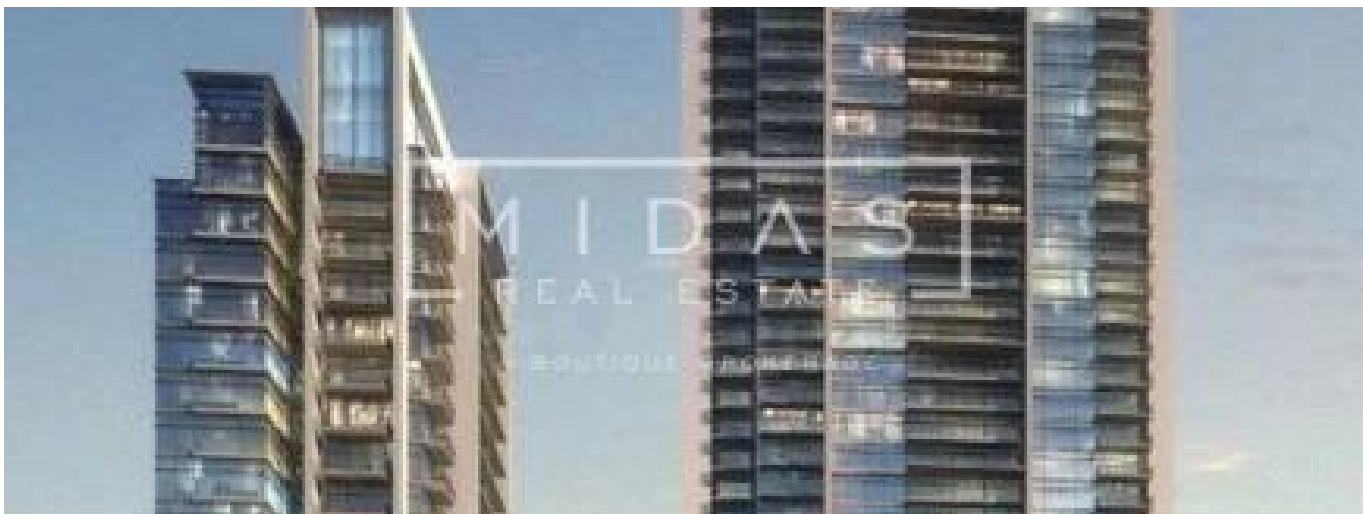

Attico

Luxurious Big Apartment In The Heart Of Dubai

'''

PREZZO DI VENDITA

\$ 2520888.00

- 1860 qft
- camere
- 1 camere da letto
- 1 bagni
- 1 pavimenti
- 1 qft Superficie del terreno
- 1 posti auto

Tara Goldberg
Panama Luxury Living
Panamá, Panama - Ora locale

+507 6459-4848

Beautiful 1 Bedroom Apartment In Boulevard Crescent, Downtown Dubai. Twin tower development featuring 307 apartments. BLVD Crescent comprises two towers of 39 and 21 storeys. One to three bedroom apartments * Amenities include a landscaped podium offering an infinity pool and gym. Estimated Completion - Jan 2019 BLVD Crescent is a brand-new residential development within Downtown Dubai, billed as 'The Centre of Now'. The 500-acre community, today the world's most visited lifestyle and shopping destination, is an urban masterpiece.

Disponibile Presso: 01.01.1970

Piano: 4 Pavimenti: 4 Anno Di Costruzione: 2017 Posti Auto: 4 Anno Di Costruzione: 2017 Tipo: Ufficio

BLVD Crescent is located halfway down Sheikh Mohammed bin Rashid Boulevard, across from the The Opera District. Downtown Dubai hosts a wide range of festivities year-round including the Downtown Dubai New Year's Eve Gala, the Dubai Festival of Lights, Emirates Classic Car Festival and The Parade – Downtown Dubai, UAE National Day.