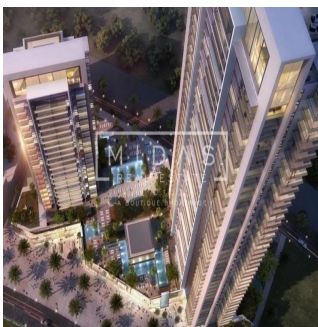

Attico

Luxurious Big Apartment In The Heart Of Dubai

'''

PREZZO DI VENDITA

\$ 2520888.00

- 1860 qft
- camere
- 1 camere da letto
- 1 bagni
- 1 pavimenti
- 1 qft Superficie del terreno
- 1 posti auto

Tara Goldberg
Panama Luxury Living
Panamá, Panama - Ora locale

+507 6459-4848

Beautiful 1 Bedroom Apartment In Boulevard Crescent, Downtown Dubai. Twin tower development featuring 307 apartments. BLVD Crescent comprises two towers of 39 and 21 storeys. One to three bedroom apartments * Amenities include a landscaped podium offering an infinity pool and gym. Estimated Completion - Jan 2019 BLVD Crescent is a brand-new residential development within Downtown Dubai, billed as 'The Centre of Now'. The 500-acre community, today the world's most visited lifestyle and shopping destination, is an urban masterpiece.

Disponibile Presso: 01.01.1970

Piano: 4 Pavimenti: 4 Anno Di Costruzione: 2017 Posti Auto: 4 Anno Di Costruzione: 2017 Tipo: Ufficio

BLVD Crescent is located halfway down Sheikh Mohammed bin Rashid Boulevard, across from the The Opera District. Downtown Dubai hosts a wide range of festivities year-round including the Downtown Dubai New Year's Eve Gala, the Dubai Festival of Lights, Emirates Classic Car Festival and The Parade – Downtown Dubai, UAE National Day.