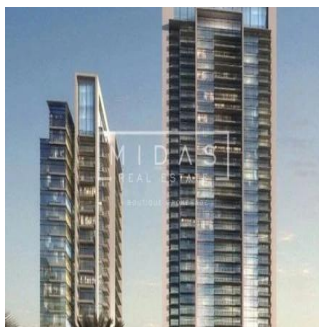

Attico

Luxurious Big Apartment In The Heart Of Dubai

'''

PREZZO DI VENDITA

\$ 2520888.00

- 1860 qft
- camere
- 1 camere da letto
- 1 bagni
- 1 pavimenti
- 1 qft Superficie del terreno
- 1 posti auto

Tara Goldberg
Panama Luxury Living
Panamá, Panama - Ora locale

+507 6459-4848

Beautiful 1 Bedroom Apartment In Boulevard Crescent, Downtown Dubai. Twin tower development featuring 307 apartments. BLVD Crescent comprises two towers of 39 and 21 storeys. One to three bedroom apartments * Amenities include a landscaped podium offering an infinity pool and gym. Estimated Completion - Jan 2019 BLVD Crescent is a brand-new residential development within Downtown Dubai, billed as 'The Centre of Now'. The 500-acre community, today the world's most visited lifestyle and shopping destination, is an urban masterpiece.

Disponibile Presso: 01.01.1970

Piano: 4 Pavimenti: 4 Anno Di Costruzione: 2017 Posti Auto: 4 Anno Di Costruzione: 2017 Tipo: Ufficio

BLVD Crescent is located halfway down Sheikh Mohammed bin Rashid Boulevard, across from the The Opera District. Downtown Dubai hosts a wide range of festivities year-round including the Downtown Dubai New Year's Eve Gala, the Dubai Festival of Lights, Emirates Classic Car Festival and The Parade – Downtown Dubai, UAE National Day.