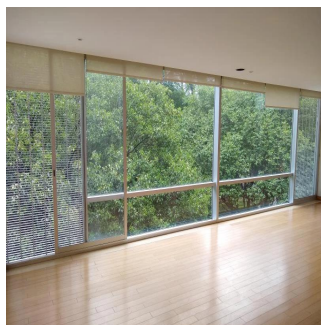

🏗️ 4 pavimenti 📏 4 qm Superficie del terreno 🚗 4 posti auto

Jorge Gamboa
Inmuebles Premium Cdmx
Ciudad de México, Mexico - Ora locale

+52 5562462457

Luxury, Exterior Overlooking Lincoln Park Pets Are Accepted, Luxury, Exterior overlooking Lincoln Park. * 4 Bathrooms (Two in the rooms, one for visits and one for service). * Amazing view of Lincoln Park. * EXTRAS: gas oven, microwave oven, boiler, washer, dryer, dishwasher, refrigerator, black-out shutters, Equipped Kitchen, large cellar, 24 hour surveillance. Maintenance Included * 2 parking spots, * 4 Bathrooms (marble, porcelain, gates and equipment) * Complete carpentry (doors, closets, dressing rooms, vanities) * Very spacious room with exterior view, hallway, equipped kitchen, bedroom or utility room, laundry area, dining room, TV room, brightly lit bedrooms with full bathroom and closet. * 24 hour surveillance, Reception, CCV. * PLACES OF INTEREST NEAR TO DEVELOPMENT * A block and a half av. PDTE. MASARYK WHERE THE BEST AND MOST EXCLUSIVE RESTAURANTS, BUSINESS, BOUTIQUES AND COMMERCIAL PLACES OF THE CITY OF MEXICO ARE FOUND. Lincoln Park, Martin Luther King JR., Sculptural Park Polanco, DryClean USA Polanco, Hotel Polanco, La Bottiglia, Beth Yitzchak, TechnoGym, French Embassy, ¿¿The Japonez Polanco, Garden of the Republic of Lebanon, Mars Field, Elysian Fields, Embassy of Lebanon, National Auditorium, Winston Churchill Garden, Presidente InterContinental Hotel, JW Marriott, Banking Zone, Hyundai, Starbucks Obelisco, P&W, Surman Polanco, Pineda Covalin, The Palm, Chapulín, Asturian Center, VESTBODY GIMNASIO, * MAIN AVENUES THAT SURROUND DEVELOPMENT * PRESIDENT MASARYK, ¿¿LAFONTAINE, JULIO VERNE, ALEJANDRO DUMAS, ELÍSEE FIELDS, WALK OF THE REFORM, LUIS G. URBINA, ANATOLE FRANCE, MONTE ELBRUZ, GOLDSMITH, HORACIO, HOMERO, AV. MOLIERE, NATIONAL ARMY, EDGAR ALLAN POE, ARCHIMEDES, RUBÉN DARÍO. * REQUIREMENTS * PETS ARE ACCEPTED, MAINTENANCE FEE INCLUDED IN THE INCOME. DEPOSIT, ADVANCED INCOME, PROOF OF INCOME OR LABOR LETTER, AVAL.