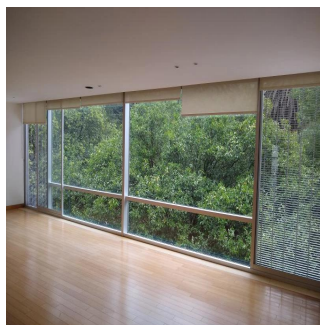

🏗️ 4 pavimenti 📏 4 qm Superficie del terreno 🚗 4 posti auto

Jorge Gamboa
Inmuebles Premium Cdmx
Ciudad de México, Mexico - Ora locale

+52 5562462457

Luxury, Exterior Overlooking Lincoln Park Pets Are Accepted, Luxury, Exterior overlooking Lincoln Park. * 4 Bathrooms (Two in the rooms, one for visits and one for service). * Amazing view of Lincoln Park. * EXTRAS: gas oven, microwave oven, boiler, washer, dryer, dishwasher, refrigerator, black-out shutters, Equipped Kitchen, large cellar, 24 hour surveillance. Maintenance Included * 2 parking spots, * 4 Bathrooms (marble, porcelain, gates and equipment) * Complete carpentry (doors, closets, dressing rooms, vanities) * Very spacious room with exterior view, hallway, equipped kitchen, bedroom or utility room, laundry area, dining room, TV room, brightly lit bedrooms with full bathroom and closet. * 24 hour surveillance, Reception, CCV. * PLACES OF INTEREST NEAR TO DEVELOPMENT * A block and a half av. PDTE. MASARYK WHERE THE BEST AND MOST EXCLUSIVE RESTAURANTS, BUSINESS, BOUTIQUES AND COMMERCIAL PLACES OF THE CITY OF MEXICO ARE FOUND. Lincoln Park, Martin Luther King JR., Sculptural Park Polanco, DryClean USA Polanco, Hotel Polanco, La Bottiglia, Beth Yitzchak, TechnoGym, French Embassy, ¿¿The Japonez Polanco, Garden of the Republic of Lebanon, Mars Field, Elysian Fields, Embassy of Lebanon, National Auditorium, Winston Churchill Garden, Presidente InterContinental Hotel, JW Marriott, Banking Zone, Hyundai, Starbucks Obelisco, P&W, Surman Polanco, Pineda Covalin, The Palm, Chapulín, Asturian Center, VESTBODY GIMNASIO, * MAIN AVENUES THAT SURROUND DEVELOPMENT * PRESIDENT MASARYK, ¿¿LAFONTAINE, JULIO VERNE, ALEJANDRO DUMAS, ELÍSEE FIELDS, WALK OF THE REFORM, LUIS G. URBINA, ANATOLE FRANCE, MONTE ELBRUZ, GOLDSMITH, HORACIO, HOMERO, AV. MOLIERE, NATIONAL ARMY, EDGAR ALLAN POE, ARCHIMEDES, RUBÉN DARÍO. * REQUIREMENTS * PETS ARE ACCEPTED, MAINTENANCE FEE INCLUDED IN THE INCOME. DEPOSIT, ADVANCED INCOME, PROOF OF INCOME OR LABOR LETTER, AVAL.