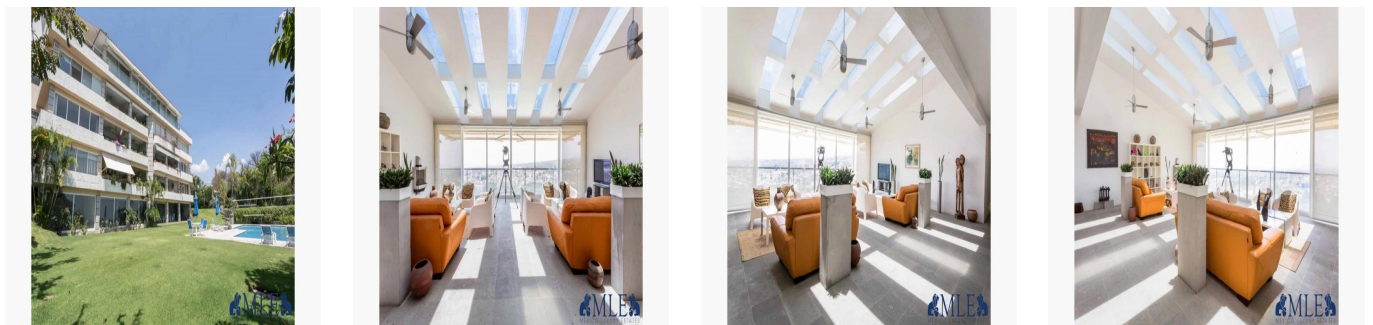

Attico

Penthouse Premium With Panorama View

Panama, Panamá, Panamá, , , ,

PREZZO DI VENDITA

USD 852400.00

 544 qm
  6 camere
  3 camere da letto
  3 bagni

 3 pavimenti
  3 qm Superficie del terreno
  3 posti auto

Mexico Luxury Estates

Mexico Luxury Estates

Cuernavaca, Mexico - Ora locale

 +52 (777)221-0421

Glorious light illuminates this spectacular modern Penthouse on a commanding height above the town. By day, its subtle skylights reflect a spectrum of color on high white ceilings and walls. Evening shadows carve dramatic sunsets on the mountains and the night views mesmerize. Formal lines and sleek natural stone floors complement the Penthouse which is extensive yet comfortable and above all, endowed with a warm friendly ambience enhanced by the owners' personal treasures from world travels, some of them displayed in gallery settings. Open dining and living areas magnify the overall sense of sculptured space. There are three generous sized bedrooms, and three and a half baths with the Master suite boasting a sitting area, private terrace and an ample walk-in closet. Finished to their tasteful specifications, the owners incorporated various practical ideas and amenities including an open bar, a stainless steel galley-style kitchen, a private office, and three outdoor terraces. A large service area has a laundry room, bedroom and bath. Additional storage is in the independent parking area which holds 7 plus cars. The completely separate, non public entrance gives the impression of a private home yet maintains the amenities and conveniences of a turn key penthouse. Premium Panorama Penthouse takes its name from the unsurpassable views, and having a sense of over seeing it all.