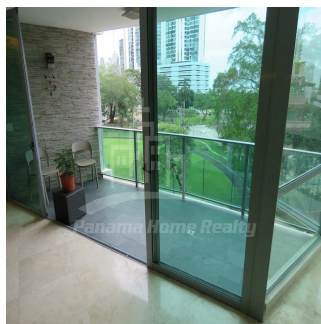

Attico

Exclusive 3 Bedroom Furnished Apartment For Rent On Avenida Balboa

Singapore, Singapore, Singapore, Av Balboa, , ,

PREZZO DI AFFITTO MENSILE

USD 3600.00

PREZZO DI VENDITA

USD 0.00

Pavlina Srubarova
Panama Home Realty
Panamá, Panama - Ora locale

+507 66986850

- 286 qm
- 6 camere
- 3 camere da letto
- 3 bagni
- 3 pavimenti
- 3 qm Superficie del terreno
- 3 posti auto

Panama Home Realty offering exclusive fully furnished 3 bedroom apartment located in building that it really stands out amongst the ultra modern and neoclassical facades that have become such a well known part of the Panama City Panama skyline. The developers chose the sleek design to compliment the interiors, which are just as sleek and understated as the exterior. Located in the exclusive Bella Vista sector, at the Park has easy access to Balboa Avenue, Calle 50 and Via España. Just 2 minutes away you're on calle Uruguay where you have one of the best selection of restaurants in the city. This modern building is located in Bella Vista is a 48-story tower shaped like an ellipse, rising high into the sky with no other high rises next to it. – Master bedroom with walk-in closets and panoramic view to the Park – 2 additional bedrooms with private bathroom – Big living room with panoramic view of the park and 1/2 guest toilet – Dining room with area for bar or lounge – 2 parking spaces Excellent Location: – One Block from Cinta Costera Ocean Rd – Across the Street from Urraca Park – Riba Smith Market at walking distance – Near to Synagogue, Schools e Churches – Convenient access to North & South highways Social Areas Include: – Swimming Pool – Mini Golf – Lounge Bar – Kids play area – Gym – 24 Hs Security – Concierge Service – Guest Parking – Pet Friendly – Friendly International Neighbors – Very New Building