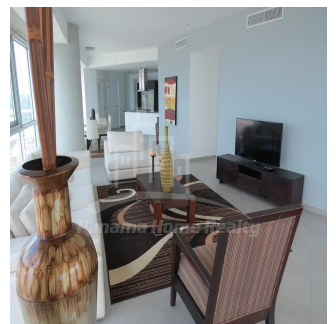

Pavlina Srubarova

Panama Home Realty

Panamá, Panama - Ora locale

+507 66986850

Panama Home Realty offering luxury apartments in Club which is located in the heart of Panama’s Business Center. This project extends along Avenida Balboa allowing for an amazing experience and panoramic views of the Pacific Ocean and the Panama City skyline. Panama Home Realty is offering luxury apartments in Club Tower spacious one, two or three bedrooms apartments for sale or for rent, A / B / C / D / E available in high or low levels. Each apartment comes with appliances, including washing center (washer and dryer), dishwasher, microwave, stove with grease extractor, fridge. All units have a fantastic sea view and 2 or 3 balconies. Club Tower is destined to be a premier address. The building stands 57 stories high with 210 lusciously designed residential units with top-of-the-line finishes and amenities. Entering the building, you are immediately greeted with an elegant porte-cochere, flanked with a magnificent waterfall, landscaping, and reflecting pools. Along with the beautiful surroundings, the Club Tower has 24-hour covered valet parking service, a welcoming concierge service and door attendant, and full security services with monitored cameras. The security service is also present in our high-speed, semi-private elevators. The units of the Club Tower Panama were designed with ease and comfort in mind. Balboa Avenue itself is surrounded by the Bay of Panama to the north and the most prestigious, flourishing regions in Panama, including Punta Pacifica and Punta Paitilla to the East, and the Casco Viejo Historic Center and Amador to the West. The Club Tower is also conveniently located 20 minutes from the Panama Tocumen International Airport. Two-story Grand Entrance Lobby with Porte Cochere, magnificent waterfall, elegantly landscaped entryway and reflecting pools. 24 hour covered valet parking service, concierge service, door attendant and full-security service with monitored cameras. Security controlled high speed semi private elevators. Two level glass walled high-tech fitness center overlooking the Island Oasis pool lounge and with amazing views of the bay. Lushly designed Island Oasis pool lounge with sunrise and sunset infinity edge pools, private cabanas and views overlooking the bay and the city. Private landscaped gardens of lush palm groves and tropical plants with play ground for children. Fully equipped fitness center and spa. Grand ballroom. Business and conference center. The Club Tower Panama features a Private Nautical Club with boating and fishing vessels the Explorer and the Escapade to be used at your availability all year long, providing for all your boating needs such as rental, storage, repair and maintenance.