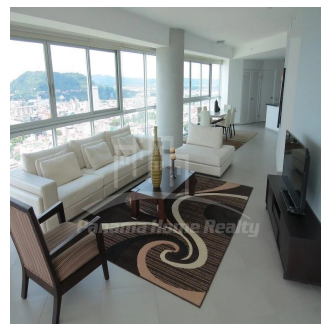

Pavlina Srubarova

Panama Home Realty

Panamá, Panama - Ora locale

+507 66986850

Panama Home Realty offering luxury apartments in Club which is located in the heart of Panama’s Business Center. This project extends along Avenida Balboa allowing for an amazing experience and panoramic views of the Pacific Ocean and the Panama City skyline. Panama Home Realty is offering luxury apartments in Club Tower spacious one, two or three bedrooms apartments for sale or for rent, A / B / C / D / E available in high or low levels. Each apartment comes with appliances, including washing center (washer and dryer), dishwasher, microwave, stove with grease extractor, fridge. All units have a fantastic sea view and 2 or 3 balconies. Club Tower is destined to be a premier address. The building stands 57 stories high with 210 lusciously designed residential units with top-of-the-line finishes and amenities. Entering the building, you are immediately greeted with an elegant porte-cochere, flanked with a magnificent waterfall, landscaping, and reflecting pools. Along with the beautiful surroundings, the Club Tower has 24-hour covered valet parking service, a welcoming concierge service and door attendant, and full security services with monitored cameras. The security service is also present in our high-speed, semi-private elevators. The units of the Club Tower Panama were designed with ease and comfort in mind. Balboa Avenue itself is surrounded by the Bay of Panama to the north and the most prestigious, flourishing regions in Panama, including Punta Pacifica and Punta Paitilla to the East, and the Casco Viejo Historic Center and Amador to the West. The Club Tower is also conveniently located 20 minutes from the Panama Tocumen International Airport. Two-story Grand Entrance Lobby with Porte Cochere, magnificent waterfall, elegantly landscaped entryway and reflecting pools. 24 hour covered valet parking service, concierge service, door attendant and full-security service with monitored cameras. Security controlled high speed semi private elevators. Two level glass walled high-tech fitness center overlooking the Island Oasis pool lounge and with amazing views of the bay. Lushly designed Island Oasis pool lounge with sunrise and sunset infinity edge pools, private cabanas and views overlooking the bay and the city. Private landscaped gardens of lush palm groves and tropical plants with play ground for children. Fully equipped fitness center and spa. Grand ballroom. Business and conference center. The Club Tower Panama features a Private Nautical Club with boating and fishing vessels the Explorer and the Escapade to be used at your availability all year long, providing for all your boating needs such as rental, storage, repair and maintenance.