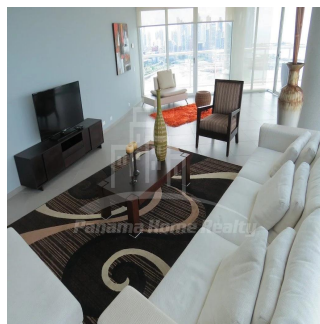

Pavlina Srubarova

Panama Home Realty

Panamá, Panama - Ora locale

+507 66986850

Panama Home Realty offering luxury apartments in Club which is located in the heart of Panama’s Business Center. This project extends along Avenida Balboa allowing for an amazing experience and panoramic views of the Pacific Ocean and the Panama City skyline. Panama Home Realty is offering luxury apartments in Club Tower spacious one, two or three bedrooms apartments for sale or for rent, A / B / C / D / E available in high or low levels. Each apartment comes with appliances, including washing center (washer and dryer), dishwasher, microwave, stove with grease extractor, fridge. All units have a fantastic sea view and 2 or 3 balconies. Club Tower is destined to be a premier address. The building stands 57 stories high with 210 lusciously designed residential units with top-of-the-line finishes and amenities. Entering the building, you are immediately greeted with an elegant porte-cochere, flanked with a magnificent waterfall, landscaping, and reflecting pools. Along with the beautiful surroundings, the Club Tower has 24-hour covered valet parking service, a welcoming concierge service and door attendant, and full security services with monitored cameras. The security service is also present in our high-speed, semi-private elevators. The units of the Club Tower Panama were designed with ease and comfort in mind. Balboa Avenue itself is surrounded by the Bay of Panama to the north and the most prestigious, flourishing regions in Panama, including Punta Pacifica and Punta Paitilla to the East, and the Casco Viejo Historic Center and Amador to the West. The Club Tower is also conveniently located 20 minutes from the Panama Tocumen International Airport. Two-story Grand Entrance Lobby with Porte Cochere, magnificent waterfall, elegantly landscaped entryway and reflecting pools. 24 hour covered valet parking service, concierge service, door attendant and full-security service with monitored cameras. Security controlled high speed semi private elevators. Two level glass walled high-tech fitness center overlooking the Island Oasis pool lounge and with amazing views of the bay. Lushly designed Island Oasis pool lounge with sunrise and sunset infinity edge pools, private cabanas and views overlooking the bay and the city. Private landscaped gardens of lush palm groves and tropical plants with play ground for children. Fully equipped fitness center and spa. Grand ballroom. Business and conference center. The Club Tower Panama features a Private Nautical Club with boating and fishing vessels the Explorer and the Escapade to be used at your availability all year long, providing for all your boating needs such as rental, storage, repair and maintenance.