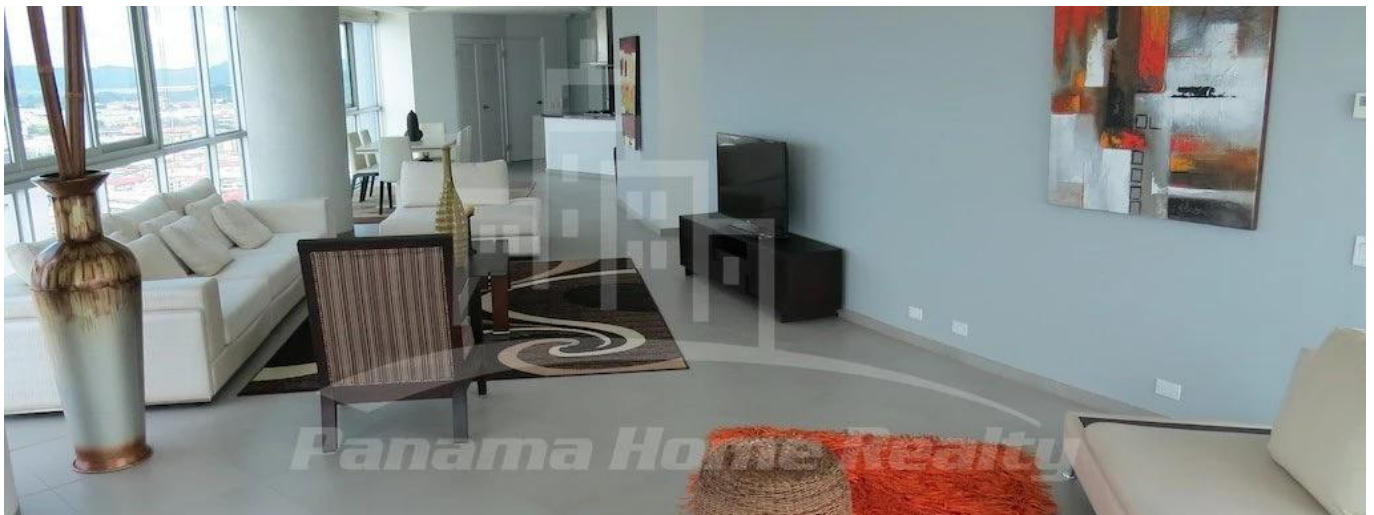

Pavlina Srubarova

Panama Home Realty

Panamá, Panama - Ora locale

+507 66986850

Panama Home Realty offering luxury apartments in Club which is located in the heart of Panama’s Business Center. This project extends along Avenida Balboa allowing for an amazing experience and panoramic views of the Pacific Ocean and the Panama City skyline. Panama Home Realty is offering luxury apartments in Club Tower spacious one, two or three bedrooms apartments for sale or for rent, A / B / C / D / E available in high or low levels. Each apartment comes with appliances, including washing center (washer and dryer), dishwasher, microwave, stove with grease extractor, fridge. All units have a fantastic sea view and 2 or 3 balconies. Club Tower is destined to be a premier address. The building stands 57 stories high with 210 lusciously designed residential units with top-of-the-line finishes and amenities. Entering the building, you are immediately greeted with an elegant porte-cochere, flanked with a magnificent waterfall, landscaping, and reflecting pools. Along with the beautiful surroundings, the Club Tower has 24-hour covered valet parking service, a welcoming concierge service and door attendant, and full security services with monitored cameras. The security service is also present in our high-speed, semi-private elevators. The units of the Club Tower Panama were designed with ease and comfort in mind. Balboa Avenue itself is surrounded by the Bay of Panama to the north and the most prestigious, flourishing regions in Panama, including Punta Pacifica and Punta Paitilla to the East, and the Casco Viejo Historic Center and Amador to the West. The Club Tower is also conveniently located 20 minutes from the Panama Tocumen International Airport. Two-story Grand Entrance Lobby with Porte Cochere, magnificent waterfall, elegantly landscaped entryway and reflecting pools. 24 hour covered valet parking service, concierge service, door attendant and full-security service with monitored cameras. Security controlled high speed semi private elevators. Two level glass walled high-tech fitness center overlooking the Island Oasis pool lounge and with amazing views of the bay. Lushly designed Island Oasis pool lounge with sunrise and sunset infinity edge pools, private cabanas and views overlooking the bay and the city. Private landscaped gardens of lush palm groves and tropical plants with play ground for children. Fully equipped fitness center and spa. Grand ballroom. Business and conference center. The Club Tower Panama features a Private Nautical Club with boating and fishing vessels the Explorer and the Escapade to be used at your availability all year long, providing for all your boating needs such as rental, storage, repair and maintenance.