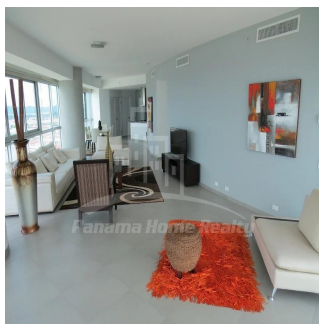

Pavlina Srubarova

Panama Home Realty

Panamá, Panama - Ora locale

+507 66986850

Panama Home Realty offering luxury apartments in Club which is located in the heart of Panama’s Business Center. This project extends along Avenida Balboa allowing for an amazing experience and panoramic views of the Pacific Ocean and the Panama City skyline. Panama Home Realty is offering luxury apartments in Club Tower spacious one, two or three bedrooms apartments for sale or for rent, A / B / C / D / E available in high or low levels. Each apartment comes with appliances, including washing center (washer and dryer), dishwasher, microwave, stove with grease extractor, fridge. All units have a fantastic sea view and 2 or 3 balconies. Club Tower is destined to be a premier address. The building stands 57 stories high with 210 lusciously designed residential units with top-of-the-line finishes and amenities. Entering the building, you are immediately greeted with an elegant porte-cochere, flanked with a magnificent waterfall, landscaping, and reflecting pools. Along with the beautiful surroundings, the Club Tower has 24-hour covered valet parking service, a welcoming concierge service and door attendant, and full security services with monitored cameras. The security service is also present in our high-speed, semi-private elevators. The units of the Club Tower Panama were designed with ease and comfort in mind. Balboa Avenue itself is surrounded by the Bay of Panama to the north and the most prestigious, flourishing regions in Panama, including Punta Pacifica and Punta Paitilla to the East, and the Casco Viejo Historic Center and Amador to the West. The Club Tower is also conveniently located 20 minutes from the Panama Tocumen International Airport. Two-story Grand Entrance Lobby with Porte Cochere, magnificent waterfall, elegantly landscaped entryway and reflecting pools. 24 hour covered valet parking service, concierge service, door attendant and full-security service with monitored cameras. Security controlled high speed semi private elevators. Two level glass walled high-tech fitness center overlooking the Island Oasis pool lounge and with amazing views of the bay. Lushly designed Island Oasis pool lounge with sunrise and sunset infinity edge pools, private cabanas and views overlooking the bay and the city. Private landscaped gardens of lush palm groves and tropical plants with play ground for children. Fully equipped fitness center and spa. Grand ballroom. Business and conference center. The Club Tower Panama features a Private Nautical Club with boating and fishing vessels the Explorer and the Escapade to be used at your availability all year long, providing for all your boating needs such as rental, storage, repair and maintenance.