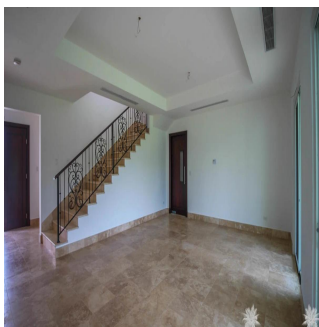

Kent Davis
Panama Equity Real Estate
Panamá, Panama - Ora locale

 +507 6030-6782

Custom built home using the best materials and finishes available, this property features the latest in modern design and construction to incorporate a large, spacious floor plan with high ceilings and plenty of windows. The new buyer will also appreciate the smart layout in the kitchen with adjoining service area and access to the closed garage. From the living room, enjoy a nice walk-out to the yard backing onto the 15th fairway which is green and very lush with hedges and trees acting as a backdrop. All of this in one of Panama's premier golf communities, a neighbourhood for those that want the best available!