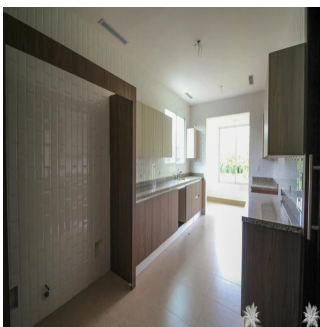

Attico

Santa Maria Luxury Gated Community Home

Philippines, Metro Manila, Makati, , , ,

PREZZO DI VENDITA

USD 1680000.00

-  465 qm
-  8 camere
-  4 camere da letto  4 bagni
-  4 pavimenti
-  4 qm Superficie del terreno
-  4 posti auto

Kent Davis
Panama Equity Real Estate
Panamá, Panama - Ora locale

 +507 6030-6782

Custom built home using the best materials and finishes available, this property features the latest in modern design and construction to incorporate a large, spacious floor plan with high ceilings and plenty of windows. The new buyer will also appreciate the smart layout in the kitchen with adjoining service area and access to the closed garage. From the living room, enjoy a nice walk-out to the yard backing onto the 15th fairway which is green and very lush with hedges and trees acting as a backdrop. All of this in one of Panama's premier golf communities, a neighbourhood for those that want the best available!