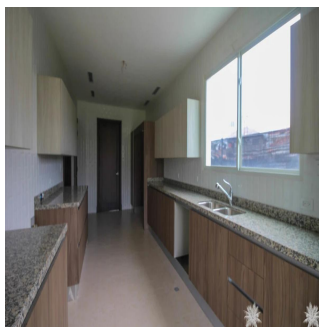

Attico

Santa Maria Luxury Gated Community Home

Philippines, Metro Manila, Makati, , , ,

PREZZO DI VENDITA

USD 1680000.00

-  465 qm
-  8 camere
-  4 camere da letto  4 bagni
-  4 pavimenti
-  4 qm Superficie del terreno
-  4 posti auto

Kent Davis
Panama Equity Real Estate
Panamá, Panama - Ora locale

 +507 6030-6782

Custom built home using the best materials and finishes available, this property features the latest in modern design and construction to incorporate a large, spacious floor plan with high ceilings and plenty of windows. The new buyer will also appreciate the smart layout in the kitchen with adjoining service area and access to the closed garage. From the living room, enjoy a nice walk-out to the yard backing onto the 15th fairway which is green and very lush with hedges and trees acting as a backdrop. All of this in one of Panama's premier golf communities, a neighbourhood for those that want the best available!