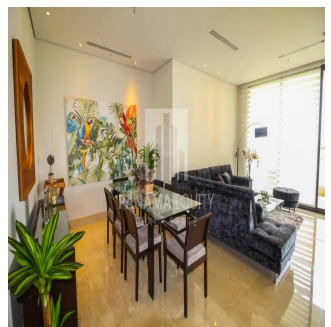

# Impeccable Apartment For Sale In La Vista Tower

Philippines, Davao Region, Davao City, , , ,

PREZZO DI VENDITA  
**USD 995000.00**

-  338 qm
-  6 camere
-  3 camere da letto  3 bagni
-  3 pavimenti
-  3 qm Superficie del terreno
-  3 posti auto

**Kent Davis**  
 Panama Equity Real Estate  
 Panamá, Panama - Ora locale

 **+507 6030-6782**

Impeccable finish quality, thoughtful design, plenty of outdoor space and those million dollar views. La Vista Tower has one of the best reputations for buildings in the Santa Maria Country Club development, and for good reason! Fantastic amenities include a infinity pool overlooking the 18th green, a well equipped gym, 24 hour security and concierge service along with great facilities for families with young children. And for the golfer: the back 9 as far as the eye can see! This mid-floor unit features a large balcony, kitchen with all gas appliances, a center island, high quality countertops and cabinets with adjacent service quarters/storage. Each bedroom has it's own bathroom, master bedroom has walk-in closet, double lavatory high ceilings and plenty of storage. Central a/c and split system for low cost cooling. Floor plan also includes living room/dining room plus a den currently used as the home theatre area. Building has tax exoneration, monthly HOA's of \$700/month which include lifetime golf course membership at Santa Maria Panama along with three parking spaces and a large storage locker. Close to some of Panama's best schools, easy access to the international airport and downtown.