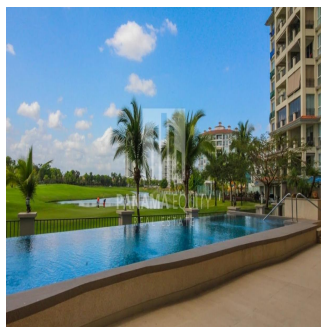

**Kent Davis**  
 Panama Equity Real Estate  
 Panamá, Panama - Ora locale

 **+507 6030-6782**

Impeccable finish quality, thoughtful design, plenty of outdoor space and those million dollar views. La Vista Tower has one of the best reputations for buildings in the Santa Maria Country Club development, and for good reason! Fantastic amenities include a infinity pool overlooking the 18th green, a well equipped gym, 24 hour security and concierge service along with great facilities for families with young children. And for the golfer: the back 9 as far as the eye can see! This mid-floor unit features a large balcony, kitchen with all gas appliances, a center island, high quality countertops and cabinets with adjacent service quarters/storage. Each bedroom has it's own bathroom, master bedroom has walk-in closet, double lavatory high ceilings and plenty of storage. Central a/c and split system for low cost cooling. Floor plan also includes living room/dining room plus a den currently used as the home theatre area. Building has tax exoneration, monthly HOA's of \$700/month which include lifetime golf course membership at Santa Maria Panama along with three parking spaces and a large storage locker. Close to some of Panama's best schools, easy access to the international airport and downtown.