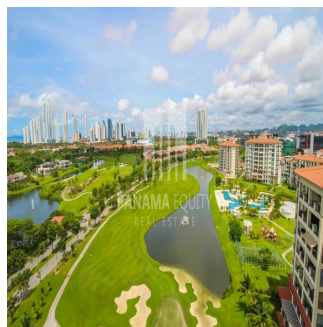

# Impeccable Apartment For Sale In La Vista Tower

Philippines, Davao Region, Davao City, , , ,

PREZZO DI VENDITA  
**USD 995000.00**

-  338 qm
-  6 camere
-  3 camere da letto  3 bagni
-  3 pavimenti
-  3 qm Superficie del terreno
-  3 posti auto

**Kent Davis**  
 Panama Equity Real Estate  
 Panamá, Panama - Ora locale

 **+507 6030-6782**

Impeccable finish quality, thoughtful design, plenty of outdoor space and those million dollar views. La Vista Tower has one of the best reputations for buildings in the Santa Maria Country Club development, and for good reason! Fantastic amenities include a infinity pool overlooking the 18th green, a well equipped gym, 24 hour security and concierge service along with great facilities for families with young children. And for the golfer: the back 9 as far as the eye can see! This mid-floor unit features a large balcony, kitchen with all gas appliances, a center island, high quality countertops and cabinets with adjacent service quarters/storage. Each bedroom has it's own bathroom, master bedroom has walk-in closet, double lavatory high ceilings and plenty of storage. Central a/c and split system for low cost cooling. Floor plan also includes living room/dining room plus a den currently used as the home theatre area. Building has tax exoneration, monthly HOA's of \$700/month which include lifetime golf course membership at Santa Maria Panama along with three parking spaces and a large storage locker. Close to some of Panama's best schools, easy access to the international airport and downtown.