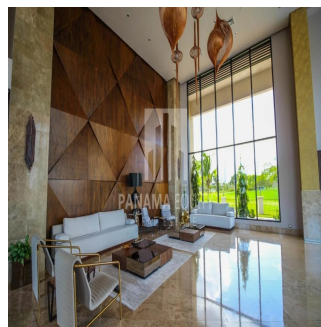

# Impeccable Apartment For Sale In La Vista Tower

Philippines, Davao Region, Davao City, , , ,

PREZZO DI VENDITA  
**USD 995000.00**

-  338 qm
-  6 camere
-  3 camere da letto  3 bagni
-  3 pavimenti
-  3 qm Superficie del terreno
-  3 posti auto

**Kent Davis**  
 Panama Equity Real Estate  
 Panamá, Panama - Ora locale

 **+507 6030-6782**

Impeccable finish quality, thoughtful design, plenty of outdoor space and those million dollar views. La Vista Tower has one of the best reputations for buildings in the Santa Maria Country Club development, and for good reason! Fantastic amenities include a infinity pool overlooking the 18th green, a well equipped gym, 24 hour security and concierge service along with great facilities for families with young children. And for the golfer: the back 9 as far as the eye can see! This mid-floor unit features a large balcony, kitchen with all gas appliances, a center island, high quality countertops and cabinets with adjacent service quarters/storage. Each bedroom has it's own bathroom, master bedroom has walk-in closet, double lavatory high ceilings and plenty of storage. Central a/c and split system for low cost cooling. Floor plan also includes living room/dining room plus a den currently used as the home theatre area. Building has tax exoneration, monthly HOA's of \$700/month which include lifetime golf course membership at Santa Maria Panama along with three parking spaces and a large storage locker. Close to some of Panama's best schools, easy access to the international airport and downtown.