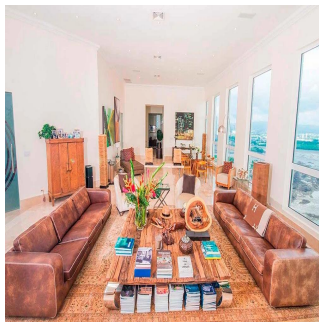

**Tara Goldberg**  
Panama Luxury Living  
Panamá, Panama - Ora locale

+507 6459-4848

For sale or rent this prestigious 920m2 Penthouse located in the prestigious Belvedere Park Building in the heart of Coco del Mar, considered one of the most outstanding areas in Panama City becoming the best place to live. In addition to having amenities for the enjoyment of their daily lives. The main entrance has a height of 12 meters, Double height foyer, Double height room, 360° view of the sea and the city, 50 m in front of the sea, Family Room, Recreation room with bar, billiards, home cinema, Linn Surround System, 2 elevators with private access card, 225m2 of open terrace, Full body double glazed windows made in Germany