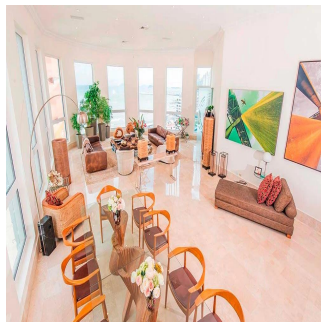

**Tara Goldberg**  
Panama Luxury Living  
Panamá, Panama - Ora locale

+507 6459-4848

For sale or rent this prestigious 920m2 Penthouse located in the prestigious Belvedere Park Building in the heart of Coco del Mar, considered one of the most outstanding areas in Panama City becoming the best place to live. In addition to having amenities for the enjoyment of their daily lives. The main entrance has a height of 12 meters, Double height foyer, Double height room, 360° view of the sea and the city, 50 m in front of the sea, Family Room, Recreation room with bar, billiards, home cinema, Linn Surround System, 2 elevators with private access card, 225m2 of open terrace, Full body double glazed windows made in Germany