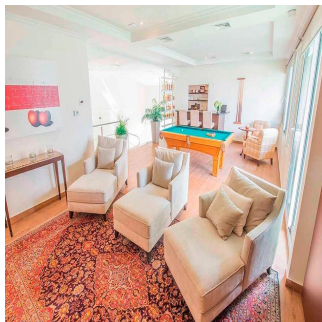

**Tara Goldberg**  
Panama Luxury Living  
Panamá, Panama - Ora locale

+507 6459-4848

For sale or rent this prestigious 920m2 Penthouse located in the prestigious Belvedere Park Building in the heart of Coco del Mar, considered one of the most outstanding areas in Panama City becoming the best place to live. In addition to having amenities for the enjoyment of their daily lives. The main entrance has a height of 12 meters, Double height foyer, Double height room, 360° view of the sea and the city, 50 m in front of the sea, Family Room, Recreation room with bar, billiards, home cinema, Linn Surround System, 2 elevators with private access card, 225m2 of open terrace, Full body double glazed windows made in Germany