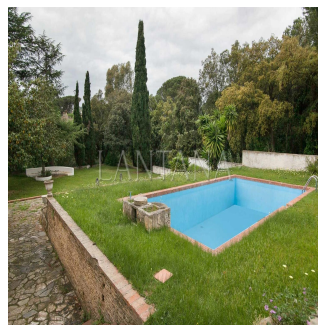

Barcelona, Spain - Ora locale

+34 934 442 859

Charming estate located on a large 15.000sqm plot. It offers a 3.000sqm built surface distributed in a main 3 story house + adjoining annexes. The estate has 8 bedrooms, however, as it is a property to be reformed, it is possible to redistribute the rooms and ambiances. The property has a spacious and bright kitchen, a large living room and dining room with fireplace and a beautiful gallery perfect to enjoy the landscape. On the upper floor you can enjoy the views from the lovely terraces. The house has a nice porch, parking spaces and surrounding buildings for various uses. Great investment opportunity.