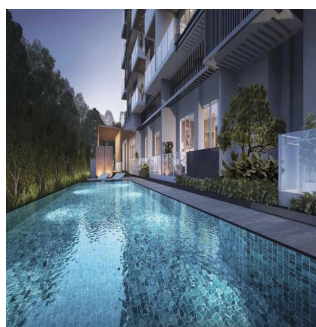

Attico

Jervois Treasures

Hong Kong, Isola di Hong Kong, Il picco, Jervois Rd, 31, 249080,

PREZZO DI VENDITA

USD 2100000.00

🏠 1130 qft   🏠 6 camere   🛏️ 3 camere da letto 🚿 3 bagni

🏠 3 pavimenti   📐 3 qft Superficie del terreno   🚗 3 posti auto

Fragrance Group Limited

Fragrance Group Limited

Singapore, Singapore - Ora locale

☎️ +65 6346 6888

Jervois Treasures, a laudable collection of 36 luxury homes at Singapore's most reputable private residential enclave. Nestled in District 10 where addresses include prestigious Nassim, Tanglin, Ardmore and Chatsworth, to name a few, Jervois Treasures offers the thrill of urban excitement that goes hand-in-hand with nature's tranquillity. EXPECTED T.O.P: Mar 2022

Disponibile Presso: 08.08.2019

Piano: 4   Pavimenti: 4   Anno Di Costruzione: 2017   Posti Auto: 4

Anno Di Costruzione: 2017

Tipo: Ufficio