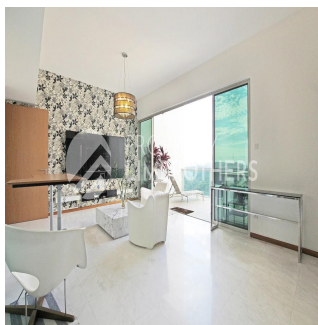

Attico

4 Bedroom Penthouse For Sale In Bukit Timah

Hong Kong, Isola di Hong Kong, Sheung Wan, Mount Sinai Dr, , ,

PREZZO DI VENDITA

USD 2751000.00

 3067 qft  8 camere  4 camere da letto  4 bagni

 4 pavimenti  4 qft Superficie del terreno  4 posti auto

Melvin Lim

Property Lim Brothers

Singapore, Singapore - Ora locale

+65 90676710

Imagine dining Al-fresco in the comfort and privacy of your own home that overlooks a panoramic view of Bukit Timah. This 4-Bedroom 3067 sqft penthouse makes it possible with its spacious balcony and functional layout. Feel the gentle caress of the light breeze on your cheeks when you push open your balcony doors, this super high story unit. Within 600m, you can walk to the nearby Dover MRT station. And if you have children who are still schooling, don't fret! There are international schools and Henry Park Primary School which surrounds the area.