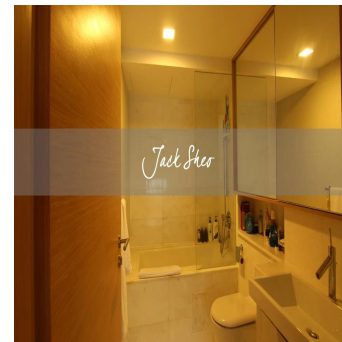

Attico

3 Bedroom Penthouse Apartment In Wilkie Studio

Ucraina, Kiev, Kiev, Mount Emily Rd, , ,

PREZZO DI VENDITA

USD 1634100.00

🏠 1883 qft 🏠 5 camere 🛏️ 3 camere da letto 🚿 2 bagni

🏠 2 pavimenti 📐 2 qft Superficie del terreno 🚗 2 posti auto

Jack Sheo

Jack Sheo

Singapore, Singapore - Ora locale

+65 93378483

Wilkie Studio is located at the Mount Emily enclave in Singapore's prime district 9. It is within close walking distance to Mount Emily Park, St Margaret's Primary School, NAFA and Singapore Management University. This Wilkie Studio duplex penthouse unit is in a very good condition and for sale at a great value. It has a squarish and regular layout and also enjoys good natural light. Lower floor (approx 1,200+ sqft), – living & dining space – kitchen – 3 bedrooms Upper floor (approx 600+ sqft), – roof terrace If you are on the lookout for a good 3 bedroom deal in district 9, this is it.