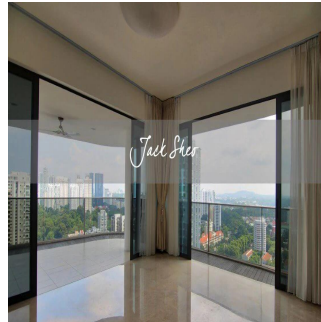

Attico

4 Bedroom Unit For Rent In Trilight

Hong Kong, Isola di Hong Kong, Sheung Wan, , , ,

- 2335 qft
- 8 camere
- 4 camere da letto
- 4 bagni
- 4 pavimenti
- 4 qft Superficie del terreno
- 4 posti auto

Jack Sheo
 Jack Sheo
 Singapore, Singapore - Ora locale

+65 93378483

Trilight is located in the Newton area which is among Singapore’s prime district. The condo is within short walking distance to 3 shopping malls and Newton MRT station. Newton MRT station is one station away from Orchard MRT. This unit is located on level 25 and boasts a panoramic view of the neighbourhood. The unit is spacious, bright and has a wrap around balcony that cuddles the living room and master bedroom. There is a wet and dry kitchen and a helper’s room and bathroom. This is perfect for tenants who like high rise living and spacious units.