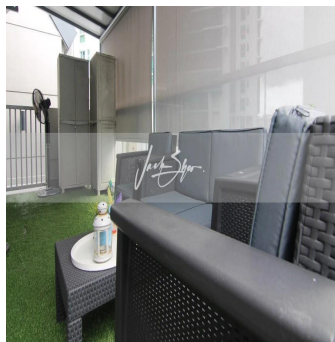

**Jack Sheo**  
 Jack Sheo  
 Singapore, Singapore - Ora locale

 +65 93378483

Hills Twoone is a low-rise development located at 21 Hillview Terrace. This Hills Twoone penthouse unit for sale is tucked at a corner of the building. It is split into 2 levels in the following configuration: Lower floor: – 2 bedrooms (can accommodate queen-sized bed) – 1 common bathroom – living/dining/kitchen Upper floor: – ensuite master bedroom – sheltered terrace The layout is practical and compact which makes it easy to use and maintain. The unit also enjoys very good natural lighting.