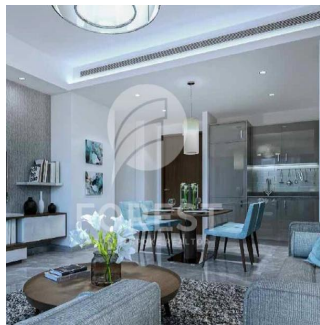

Attico

New Luxury 1 Bedroom Apartment In Sobha Creek Vista

Australia, Nuovo Galles meridionale, Punto di Dawes, , , ,

PREZZO DI VENDITA
USD 820000.00

- 493 qft
- 0 camere
- 1 camere da letto
- 1 bagni
- 1 pavimenti
- 1 qft Superficie del terreno
- 1 posti auto

Tetiana Tsymbal
For Est Real Estate
Dubai, United Arab Emirates - Ora locale

+971 55-909-1717

Amazing View.

Disponibile Presso: 01.01.1970

Piano: 4   Pavimenti: 4   Anno Di Costruzione: 2017   Posti Auto: 4

Anno Di Costruzione: 2017

Tipo: Ufficio