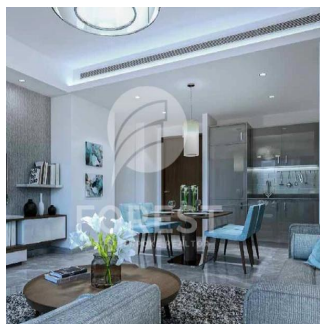

Attico

New Luxury 1 Bedroom Apartment In Sobha Creek Vista

Australia, Nuovo Galles meridionale, Punto di Dawes, , , ,

PREZZO DI VENDITA

$ 820000.00

493 qft   0 camere   1 camere da letto   1 bagni

1 pavimenti   1 qft Superficie del terreno   1 posti auto

Tetiana Tsybal
For Est Real Estate
Dubai, United Arab Emirates - Ora locale

+971 55-909-1717

Amazing View.

Disponibile Presso: 01.01.1970

Piano: 4   Pavimenti: 4   Anno Di Costruzione: 2017   Posti Auto: 4

Anno Di Costruzione: 2017

Tipo: Ufficio