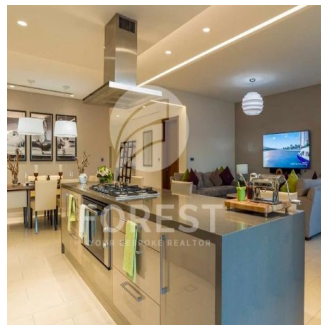

Attico

New Luxury 1 Bedroom Apartment In Sobha Creek Vista

Australia, Nuovo Galles meridionale, Punto di Dawes, , , ,

PREZZO DI VENDITA
USD 820000.00

- 493 qft
- 0 camere
- 1 camere da letto
- 1 bagni
- 1 pavimenti
- 1 qft Superficie del terreno
- 1 posti auto

Tetiana Tsymbal
For Est Real Estate
Dubai, United Arab Emirates - Ora locale

+971 55-909-1717

Amazing View.

Disponibile Presso: 01.01.1970

Piano: 4   Pavimenti: 4   Anno Di Costruzione: 2017   Posti Auto: 4

Anno Di Costruzione: 2017

Tipo: Ufficio