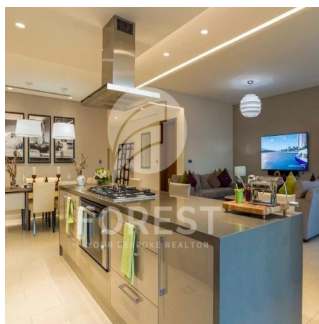

Attico

New Luxury 1 Bedroom Apartment In Sobha Creek Vista

Australia, Nuovo Galles meridionale, Punto di Dawes, , , ,

PREZZO DI VENDITA

$ 820000.00

493 qft   0 camere   1 camere da letto   1 bagni

1 pavimenti   1 qft Superficie del terreno   1 posti auto

Tetiana Tsybal
For Est Real Estate
Dubai, United Arab Emirates - Ora locale

+971 55-909-1717

Amazing View.

Disponibile Presso: 01.01.1970

Piano: 4   Pavimenti: 4   Anno Di Costruzione: 2017   Posti Auto: 4

Anno Di Costruzione: 2017

Tipo: Ufficio