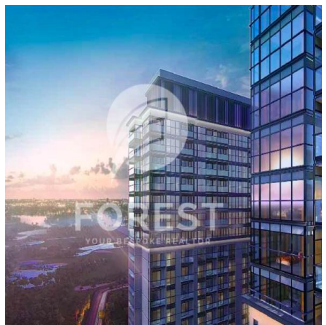

Attico

New Luxury 1 Bedroom Apartment In Sobha Creek Vista

Australia, Nuovo Galles meridionale, Punto di Dawes, , , ,

PREZZO DI VENDITA
USD 820000.00

- 493 qft
- 0 camere
- 1 camere da letto
- 1 bagni
- 1 pavimenti
- 1 qft Superficie del terreno
- 1 posti auto

Tetiana Tsymbal
For Est Real Estate
Dubai, United Arab Emirates - Ora locale

+971 55-909-1717

Amazing View.

Disponibile Presso: 01.01.1970

Piano: 4   Pavimenti: 4   Anno Di Costruzione: 2017   Posti Auto: 4

Anno Di Costruzione: 2017

Tipo: Ufficio