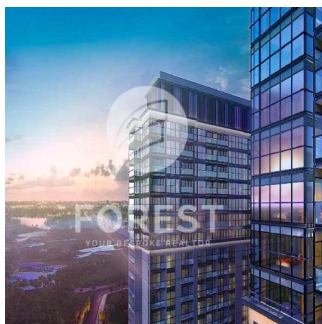

Attico

New Luxury 1 Bedroom Apartment In Sobha Creek Vista

Australia, Nuovo Galles meridionale, Punto di Dawes, , , ,

PREZZO DI VENDITA

$ 820000.00

493 qft   0 camere   1 camere da letto   1 bagni

1 pavimenti   1 qft Superficie del terreno   1 posti auto

Tetiana Tsybal
For Est Real Estate
Dubai, United Arab Emirates - Ora locale

+971 55-909-1717

Amazing View.

Disponibile Presso: 01.01.1970

Piano: 4   Pavimenti: 4   Anno Di Costruzione: 2017   Posti Auto: 4

Anno Di Costruzione: 2017

Tipo: Ufficio