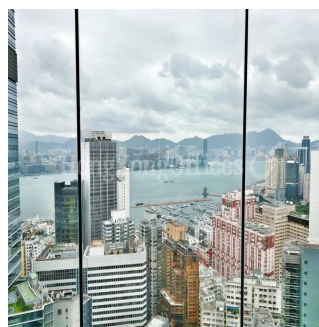

🏠 0 pavimenti 📏 0 qft Superficie del terreno 🚗 0 posti auto

Hong Kong Offices
 Hong Kong Offices
 Admiralty, Hong Kong - Ora locale

☎️ +852 3101 1448

View It offers an open view. This office has a city view. The wall-to-wall windows magnify the views of cityscape. Internal Condition The fully fitted office is fairly well maintained. The fully fitted office is in good condition. The meeting room is presentable. It comes with a glass door entrance