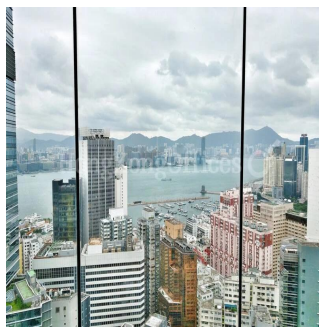

🏗️ 0 pavimenti    📏 0 qft Superficie del terreno    🚗 0 posti auto

**Hong Kong Offices**  
Hong Kong Offices  
Admiralty, Hong Kong - Ora locale

☎️ +852 3101 1448

View It offers an open view. This office has a city view. The wall-to-wall windows magnify the views of cityscape. Internal Condition The fully fitted office is fairly well maintained. The fully fitted office is in good condition. The meeting room is presentable. It comes with a glass door entrance