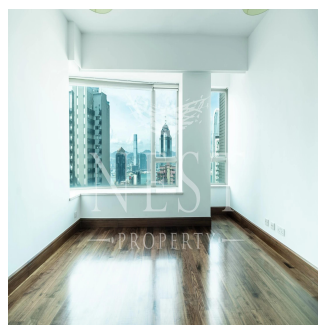

Attico

Apartment For Rent In Robinson Road

Australia, Nuovo Galles meridionale, Le rocce, Robinson Rd, 31, ,

PREZZO DI AFFITTO MENSILE

USD 17700.00

PREZZO DI VENDITA

USD 0.00

Naomi Budden

Nest Property

Sheung Wan, Hong Kong - Ora locale

+852 3689 7523

2058 qm 7 camere 4 camere da letto 3 bagni

3 pavimenti 3 qm Superficie del terreno 3 posti auto

FEATURES: Balcony, Helper's Room BUILDING FACILITIES: Swimming Pool, Gym, Children's Play Area / Playground, Pet Friendly