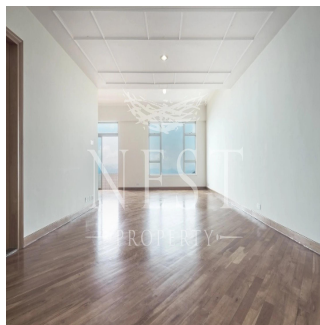

Naomi Budden
Nest Property
Sheung Wan, Hong Kong - Ora locale

☎️ +852 3689 7523

FEATURES:

Duplex, Terrace, Balcony, Helper's Room, Car Park, Walk-In Closet

BUILDING FACILITIES:

Swimming Pool

Disponibile Presso: 22.07.2019