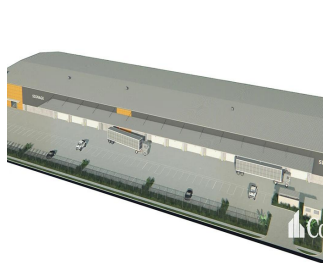

# Large Format Warehousing Facility

Sud Africa, Gauteng, Sandton, , , 4207,

- 8893 qm
- 0 camere
- 0 camere da letto
- 0 bagni
- 0 pavimenti
- 0 qm Superficie del terreno
- 0 posti auto

**Paul Bates**

Corwells Commercial Property  
Yatala, Australia - Ora locale

+61 423 699 966

- High clearance warehouse of 8,493sqm - Multiple electricity operated roller doors 6m high x 6m wide - 400sqm of two level corporate office - Dual 10m wide driveway crossovers - 12m deep full length all weather awning - Efficient construction providing sustainability and energy savings - Empire Estate is the largest industrial estate on the Gold Coast - Call Exclusive Agent to discuss requirements This unique opportunity is situated in the heart of the Yatala Enterprise Area. Ideally located between the two largest consumer markets of Brisbane and the Gold Coast with direct access from the M1 via Exit 38 and Exit 41 in both north and south directions.

Disponibile Presso: 17.07.2019

Piano: 4    Pavimenti: 4    Anno Di Costruzione: 2017    Posti Auto: 4    Anno Di Costruzione: 2017    Tipo: Ufficio