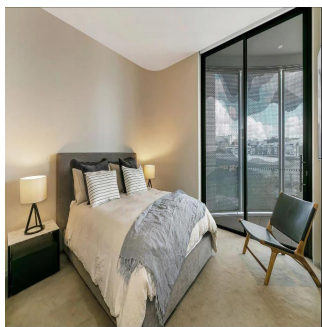

Attico

Furnished Luxury Waterfront Apartment

Sud Africa, Gauteng, Midrand, Barangaroo Avenue, 15, 2000,

PREZZO DI AFFITTO MENSILE

\$ 8.80

-  qm
-  4 camere
-  2 camere da letto  2 bagni
-  2 pavimenti
-  2 qm Superficie del terreno
-  2 posti auto

Kate Sommerville
Torch Property Management
Millers Point, Australia - Ora locale

 **+61 403 051 115**

Located in the crown jewel of the Barangaroo foreshore, Cloud redefines the concept of wharf side luxury with an exhilarating blend of natural splendour and breathtaking architecture. Take your front row seat to the Harbour action and enjoy life in Sydney's hottest new waterfront precinct. Key Points - - Architectural masterwork by PTW architect Andrew Andersons - Interiors by Smart Design Studio inspired by Danish design - Floor to ceiling glass frames the unobstructed harbour vista - Carefully selected, brand new, designer furniture throughout - Luxury custom designed high-end fixtures and finishes - Dream Miele kitchen, marble floors, bespoke walls and cabinetry - Fluid in/outdoor living, signature cloud like movable shutter system - Large bedrooms with water views, marble mosaic tiled bathrooms - One secure car space, 24 hour concierge, ducted air conditioning - The Streets' dining, shopping and health spas at the door - The edge of the CBD, walk to Circular Quay, Wynyard and The Rocks