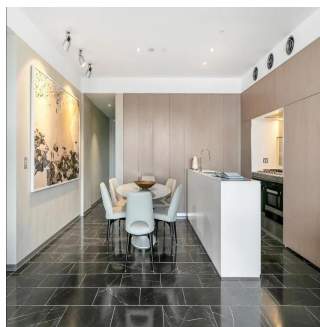

Attico

Furnished Luxury Waterfront Apartment

Sud Africa, Gauteng, Midrand, Barangaroo Avenue, 15, 2000,

PREZZO DI AFFITTO MENSILE

USD 8.80

-  qm
-  4 camere
-  2 camere da letto  2 bagni
-  2 pavimenti
-  2 qm Superficie del terreno
-  2 posti auto

Kate Sommerville
Torch Property Management
Millers Point, Australia - Ora locale

 +61 403 051 115

Located in the crown jewel of the Barangaroo foreshore, Cloud redefines the concept of wharf side luxury with an exhilarating blend of natural splendour and breathtaking architecture. Take your front row seat to the Harbour action and enjoy life in Sydney's hottest new waterfront precinct. Key Points - - Architectural masterwork by PTW architect Andrew Andersons - Interiors by Smart Design Studio inspired by Danish design - Floor to ceiling glass frames the unobstructed harbour vista - Carefully selected, brand new, designer furniture throughout - Luxury custom designed high-end fixtures and finishes - Dream Miele kitchen, marble floors, bespoke walls and cabinetry - Fluid in/outdoor living, signature cloud like movable shutter system - Large bedrooms with water views, marble mosaic tiled bathrooms - One secure car space, 24 hour concierge, ducted air conditioning - The Streets' dining, shopping and health spas at the door - The edge of the CBD, walk to Circular Quay, Wynyard and The Rocks