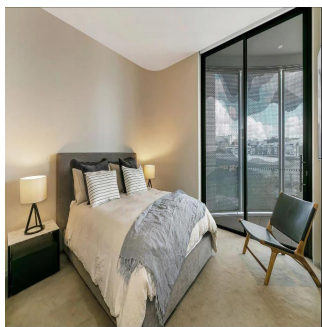

Attico

Furnished Luxury Waterfront Apartment

Sud Africa, Gauteng, Midrand, Barangaroo Avenue, 15, 2000,

PREZZO DI AFFITTO MENSILE

USD 8.80

-  qm
-  4 camere
-  2 camere da letto  2 bagni
-  2 pavimenti
-  2 qm Superficie del terreno
-  2 posti auto

Kate Sommerville
Torch Property Management
Millers Point, Australia - Ora locale

 +61 403 051 115

Located in the crown jewel of the Barangaroo foreshore, Cloud redefines the concept of wharf side luxury with an exhilarating blend of natural splendour and breathtaking architecture. Take your front row seat to the Harbour action and enjoy life in Sydney's hottest new waterfront precinct. Key Points - - Architectural masterwork by PTW architect Andrew Andersons - Interiors by Smart Design Studio inspired by Danish design - Floor to ceiling glass frames the unobstructed harbour vista - Carefully selected, brand new, designer furniture throughout - Luxury custom designed high-end fixtures and finishes - Dream Miele kitchen, marble floors, bespoke walls and cabinetry - Fluid in/outdoor living, signature cloud like movable shutter system - Large bedrooms with water views, marble mosaic tiled bathrooms - One secure car space, 24 hour concierge, ducted air conditioning - The Streets' dining, shopping and health spas at the door - The edge of the CBD, walk to Circular Quay, Wynyard and The Rocks