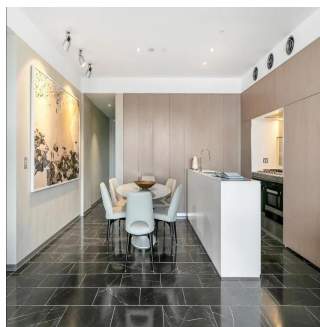

Attico

Furnished Luxury Waterfront Apartment

Sud Africa, Gauteng, Midrand, Barangaroo Avenue, 15, 2000,

PREZZO DI AFFITTO MENSILE

\$ 8.80

-  qm
-  4 camere
-  2 camere da letto  2 bagni
-  2 pavimenti
-  2 qm Superficie del terreno
-  2 posti auto

Kate Sommerville
Torch Property Management
Millers Point, Australia - Ora locale

 **+61 403 051 115**

Located in the crown jewel of the Barangaroo foreshore, Cloud redefines the concept of wharf side luxury with an exhilarating blend of natural splendour and breathtaking architecture. Take your front row seat to the Harbour action and enjoy life in Sydney's hottest new waterfront precinct. Key Points - - Architectural masterwork by PTW architect Andrew Andersons - Interiors by Smart Design Studio inspired by Danish design - Floor to ceiling glass frames the unobstructed harbour vista - Carefully selected, brand new, designer furniture throughout - Luxury custom designed high-end fixtures and finishes - Dream Miele kitchen, marble floors, bespoke walls and cabinetry - Fluid in/outdoor living, signature cloud like movable shutter system - Large bedrooms with water views, marble mosaic tiled bathrooms - One secure car space, 24 hour concierge, ducted air conditioning - The Streets' dining, shopping and health spas at the door - The edge of the CBD, walk to Circular Quay, Wynyard and The Rocks