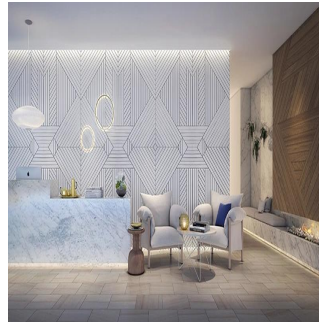

Adrian Chen

Jalin Realty Australia
Melbourne, Australia - Ora locale

☎️ +61 414 174 765

Day and night, an extraordinary array of cultural attractions, entertainment, dining and lifestyle opportunities are yours to explore from the heart of the world's most liveable city. Enjoy all the river's natural attractions in an extraordinary building precinct that offers a spectacular range of amenities exclusive to River One residents. Step into a vibrant village atmosphere with an exciting collection of ground level retail outlets and creative commercial spaces that combine the bustle of Melbourne's famous laneways with Footscray's signature artistic street culture. Experience an intimate connection to the riverfront that will never be built out. Soak up the natural marine environment, sheltered by lavish planting and thickets of shade trees in spectacular grounds created by urban environmental design specialists Rush Wright Associates. Stroll the terraces and relax beneath the River One Plaza trees while you watch the Maribyrnong waters flow peacefully by. Enjoy incredible views of the Maribyrnong River and Melbourne city skyline through expansive floor-to-ceiling windows that allow you to let the natural sunlight shine in. From spacious single bedroom residences to premium three bedroom apartments and opulent walk up townhomes, step inside gorgeously designed interiors where exposed concrete ceilings deliver a sumptuous sense of open space and a sophisticated modern aesthetic. Meticulous attention to detail is on display in every corner of every room. Specially selected premium quality fixtures and fittings deliver elegant finishing touches in an atmosphere of contemporary comfort. A timeless and considered palette offers plenty of room for your own individuality to shine. From engineered oak flooring in the living areas to plush carpeted bedrooms, luxurious finishes combine with seamlessly integrated practical considerations.