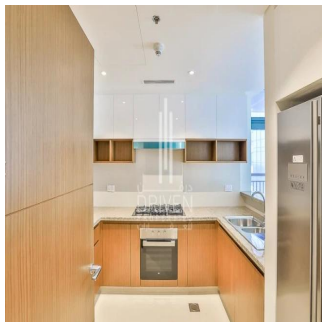

Attico

1 Bedroom Apartment For Sale In Dubai Creek Residence Tower 1 South Dubai Creek Harbour

????????, ????, ???? , , ,

PREZZO DI VENDITA

USD 1320000.00

807 qft   0 camere   1 camera da letto   2 bagni

2 pavimenti   2 qft Superficie del terreno   2 posti auto

Chris Pearson
Re/Max Address - Berea
Berea, South Africa - Ora locale

27 31 313 1310

1 bedroom apartment located in Dubai Creek Residence, South Tower 1, Dubai Creek Harbour. Ready to move in. Spacious, bright and elegant interiors.

Disponibile Presso: 01.01.1970

Piano: 4   Pavimenti: 4   Anno Di Costruzione: 2017   Posti Auto: 4

Anno Di Costruzione: 2017

Tipo: Ufficio