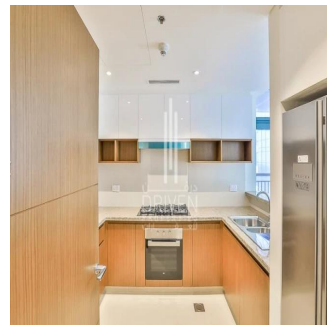

1 bedroom apartment located in Dubai Creek Residence, South Tower 1, Dubai Creek Harbour. Ready to move in. Spacious, bright and elegant interiors.

Disponibile Presso: 01.01.1970

Piano: 4   Pavimenti: 4   Anno Di Costruzione: 2017   Posti Auto: 4

Anno Di Costruzione: 2017

Tipo: Ufficio