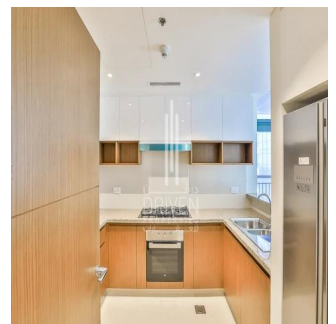

1 bedroom apartment located in Dubai Creek Residence, South Tower 1, Dubai Creek Harbour. Ready to move in. Spacious, bright and elegant interiors.

Disponibile Presso: 01.01.1970

Piano: 4   Pavimenti: 4   Anno Di Costruzione: 2017   Posti Auto: 4

Anno Di Costruzione: 2017

Tipo: Ufficio