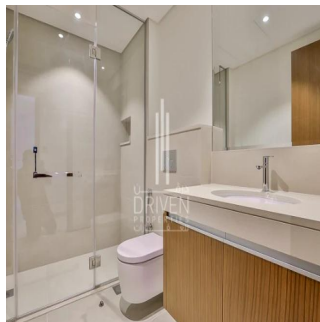

Attico

1 Bedroom Apartment For Sale In Dubai Creek Residence Tower 1 South Dubai Creek Harbour

????????, ????, ???? , , ,

PREZZO DI VENDITA

USD 1320000.00

807 qft   0 camere   1 camera da letto   2 bagni

2 pavimenti   2 qft Superficie del terreno   2 posti auto

Chris Pearson
Re/Max Address - Berea
Berea, South Africa - Ora locale

27 31 313 1310

1 bedroom apartment located in Dubai Creek Residence, South Tower 1, Dubai Creek Harbour. Ready to move in. Spacious, bright and elegant interiors.

Disponibile Presso: 01.01.1970

Piano: 4   Pavimenti: 4   Anno Di Costruzione: 2017   Posti Auto: 4

Anno Di Costruzione: 2017

Tipo: Ufficio