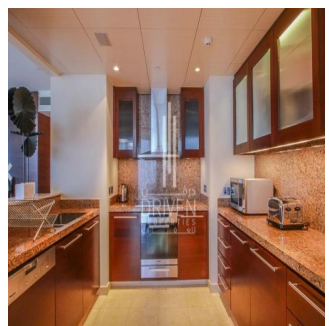

**Chris Pearson**  
Re/Max Address - Berea  
Berea, South Africa - Ora locale

☎️ 27 31 313 1310

Apartment for Sale in Burj Khalifa Downtown Dubai. Driven Properties are pleased to offer for sale this impressive 2 Bedroom apartment in Burj Khalifa Tower, Downtown Burj Dubai. Rented: 280,000 AED until March 15, 2018 (Available for viewing) Mid Floor unit in Burj Khalifa Huge windows w/ Sea and DIFC Views Bright & Spacious Layout Well equipped kitchen