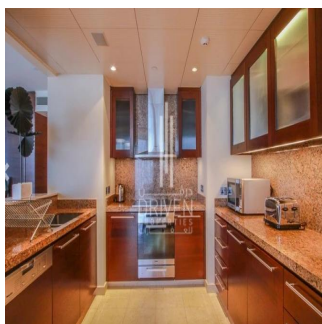

🏗️ 3 pavimenti 📐 3 qft Superficie del terreno 🚗 3 posti auto

Chris Pearson
 Re/Max Address - Berea
 Berea, South Africa - Ora locale

☎️ 27 31 313 1310

Apartment for Sale in Burj Khalifa Downtown Dubai. Driven Properties are pleased to offer for sale this impressive 2 Bedroom apartment in Burj Khalifa Tower, Downtown Burj Dubai. Rented: 280,000 AED until March 15, 2018 (Available for viewing) Mid Floor unit in Burj Khalifa Huge windows w/ Sea and DIFC Views Bright & Spacious Layout Well equipped kitchen