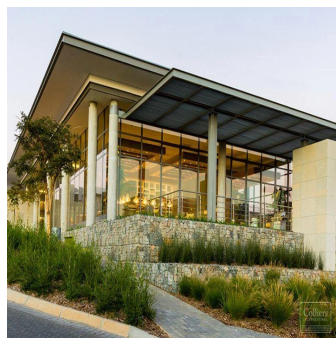

0 pavimenti 0 qm Superficie del terreno 0 posti auto

Leon Schutz

Real Estate Services Garden Route

Oubai Golf Estate, South Africa - Ora locale

27 792130099

FOR LEASE Maxwell Office Park is situated on the corner of Allandale Road and Maxwell Drive in the prime business node Midrand Various Sizes available