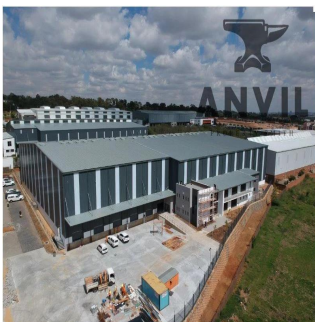

# Premium Warehouse For Rent In Westlake View, Modderfontein

Sud Africa, Gauteng, Sandton, Westlake Avenue, , ,

PREZZO DI AFFITTO MENSILE

**USD 38315.00**

PREZZO DI VENDITA

**USD 0.00**

🏠 7200 qm    🏠 0 camere    🛏️ 0 camere da letto 🚿 0 bagni

🏠 0 pavimenti    📏 0 qm Superficie del terreno    🚗 0 posti auto

**Jessica Oosthuizen**

Space Online Group

Johannesburg, South Africa - Ora locale

27 72 781 1878

WESTLAKE INDUSTRIAL PARK, LONGMEADOW Westlake Industrial park offers a variety of tenant driven warehousing facilities which are ready for construction. Strategically located between Longmeadow Business Estate and Linbro park. Close proximity and easily accessible from two major routes; R25 modderfontein road and the N3 highway using the London road interchange. The central location appeals to logistics and distribution operators. The zoning allows for warehousing, distribution as well as light manufacturing. The warehousing features; 12.5m2 to the eaves, good truck articulation, roller shutter access, sprinkler system and provision for dock levelers Premium warehouse to let in Westlake View-Modderfontein. Strategically located just of London road on the boundary of Longmeadow business Estate. Westlake industrial park easily accessible from the N3 highway as well as other major arterial roads This newly developed industrial area is home to a wide variety of warehousing and distribution operations due to its quick highway access and central location. The warehouse to rent in Westlake, Modderfontein features include; multiple Roller shutter doors with dock leveller provision, good height to eaves, strong incoming supply power, deep yard area, modern offices, good truck articulation, etc