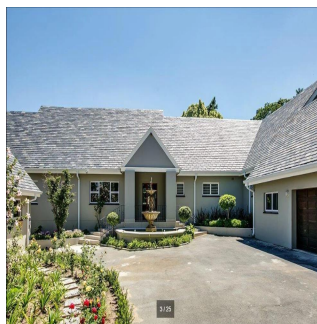

# Impressive 4 Bedroom Family House For Rent In Hyde Park

Maldive, Soneva Jani, Hangnaameedhoo, 2nd Rd, , 2196,

PREZZO DI AFFITTO MENSILE

**USD 5466.00**

PREZZO DI VENDITA

**USD 0.00**

**Ty Bello**

Tttytr

Abuja, Nigeria - Ora locale

234 986543223

870 qm 9 camere 4 camere da letto 5 bagni

5 pavimenti 5 qm Superficie del terreno 5 posti auto

IMPRESSIVE 4 BEDROOM FAMILY HOME Flawless design with a neutral colour palette this single storey spectacular family home offers a setting with vistas of trees and stunning landscaped garden and water features. Clean lines characterize the modern fluidity allowing easy comfortable indoor/outdoor entertaining with bar on an extensive covered patio to sparkling pool and tennis court. Modern open plan kitchen and separate scullery and pantry with top quality finishes, central island, built-in coffee machine, integrated fridge/freezer and walk in fridge. 4 bedrooms are on the east wing with sliding doors opening to the garden. The master suite has a full bathroom, double shower and walking in dressing room. Security comprises of state of the art alarm system connected to mobile devices, CCTV, high perimeter walls with electric fencing, beams and double electric gates. Double automated garage, double carport and staff accommodation. The property also has a separate complete 2 bed cottage with separate entrance. Positioned on a large stand to maximize building this property presents a rare opportunity to realize one's own trophy home. In close proximity to Hyde Park Shopping Centre and available immediately!

### Servizi All'aperto

Sicurezza 24 ore su 24	Balcone	Completamente recintato	Garage
Giardino paesaggistico	Piscina	Campo da tennis	