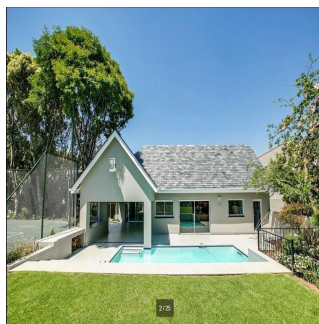

# Impressive 4 Bedroom Family House For Rent In Hyde Park

Maldive, Soneva Jani, Hangnaameedhoo, 2nd Rd, , 2196,

PREZZO DI AFFITTO MENSILE

**USD 5466.00**

PREZZO DI VENDITA

**USD 0.00**

**Ty Bello**

Tttytr

Abuja, Nigeria - Ora locale

234 986543223

870 qm 9 camere 4 camere da letto 5 bagni

5 pavimenti 5 qm Superficie del terreno 5 posti auto

IMPRESSIVE 4 BEDROOM FAMILY HOME Flawless design with a neutral colour palette this single storey spectacular family home offers a setting with vistas of trees and stunning landscaped garden and water features. Clean lines characterize the modern fluidity allowing easy comfortable indoor/outdoor entertaining with bar on an extensive covered patio to sparkling pool and tennis court. Modern open plan kitchen and separate scullery and pantry with top quality finishes, central island, built-in coffee machine, integrated fridge/freezer and walk in fridge. 4 bedrooms are on the east wing with sliding doors opening to the garden. The master suite has a full bathroom, double shower and walking in dressing room. Security comprises of state of the art alarm system connected to mobile devices, CCTV, high perimeter walls with electric fencing, beams and double electric gates. Double automated garage, double carport and staff accommodation. The property also has a separate complete 2 bed cottage with separate entrance. Positioned on a large stand to maximize building this property presents a rare opportunity to realize one's own trophy home. In close proximity to Hyde Park Shopping Centre and available immediately!

### Servizi All'aperto

Sicurezza 24 ore su 24	Balcone	Completamente recintato	Garage
Giardino paesaggistico	Piscina	Campo da tennis	