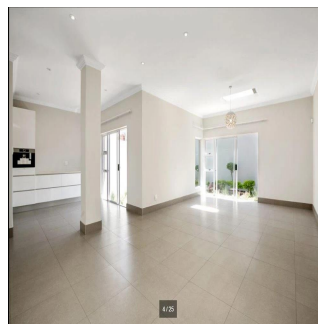

Abuja, Nigeria - Ora locale

234 986543223

870 qm 9 camere 4 camere da letto 5 bagni

5 pavimenti 5 qm Superficie del terreno 5 posti auto

IMPRESSIVE 4 BEDROOM FAMILY HOME Flawless design with a neutral colour palette this single storey spectacular family home offers a setting with vistas of trees and stunning landscaped garden and water features. Clean lines characterize the modern fluidity allowing easy comfortable indoor/outdoor entertaining with bar on an extensive covered patio to sparkling pool and tennis court. Modern open plan kitchen and separate scullery and pantry with top quality finishes, central island, built-in coffee machine, integrated fridge/freezer and walk in fridge. 4 bedrooms are on the east wing with sliding doors opening to the garden. The master suite has a full bathroom, double shower and walking in dressing room. Security comprises of state of the art alarm system connected to mobile devices, CCTV, high perimeter walls with electric fencing, beams and double electric gates. Double automated garage, double carport and staff accommodation. The property also has a separate complete 2 bed cottage with separate entrance. Positioned on a large stand to maximize building this property presents a rare opportunity to realize one's own trophy home. In close proximity to Hyde Park Shopping Centre and available immediately!