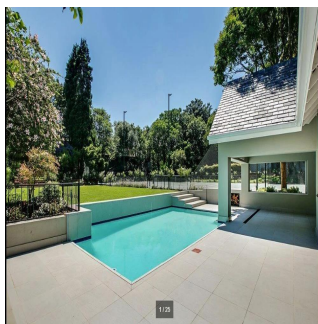

# Impressive 4 Bedroom Family House For Rent In Hyde Park

Maldive, Soneva Jani, Hangnaameedhoo, 2nd Rd, , 2196,

PREZZO DI AFFITTO MENSILE

**USD 5466.00**

PREZZO DI VENDITA

**USD 0.00**

**Ty Bello**

Tttytr

Abuja, Nigeria - Ora locale

234 986543223

870 qm 9 camere 4 camere da letto 5 bagni

5 pavimenti 5 qm Superficie del terreno 5 posti auto

IMPRESSIVE 4 BEDROOM FAMILY HOME Flawless design with a neutral colour palette this single storey spectacular family home offers a setting with vistas of trees and stunning landscaped garden and water features. Clean lines characterize the modern fluidity allowing easy comfortable indoor/outdoor entertaining with bar on an extensive covered patio to sparkling pool and tennis court. Modern open plan kitchen and separate scullery and pantry with top quality finishes, central island, built-in coffee machine, integrated fridge/freezer and walk in fridge. 4 bedrooms are on the east wing with sliding doors opening to the garden. The master suite has a full bathroom, double shower and walking in dressing room. Security comprises of state of the art alarm system connected to mobile devices, CCTV, high perimeter walls with electric fencing, beams and double electric gates. Double automated garage, double carport and staff accommodation. The property also has a separate complete 2 bed cottage with separate entrance. Positioned on a large stand to maximize building this property presents a rare opportunity to realize one's own trophy home. In close proximity to Hyde Park Shopping Centre and available immediately!

### Servizi All'aperto

Sicurezza 24 ore su 24	Balcone	Completamente recintato	Garage
Giardino paesaggistico	Piscina	Campo da tennis	