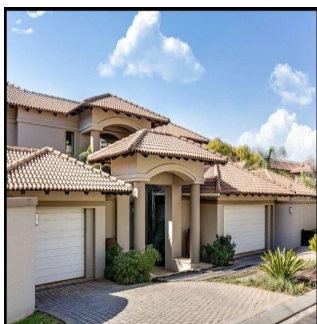

# Beautiful 4 Bedroom House For Rent In Morningside

Sud Africa, Capo Occidentale, Baia di Plettenberg, W Rd S, , 2057,

PREZZO DI AFFITTO MENSILE

**USD 7279.00**

PREZZO DI VENDITA

**USD 0.00**

🏠 900 qm    🏠 8 camere    🛏️ 4 camere da letto 🚿 4 bagni

🏠 4 pavimenti    📏 4 qm Superficie del terreno    🚗 4 posti auto

## Ty Bello

Tttytr  
Abuja, Nigeria - Ora locale

234 986543223

UNRIVALLED LIVING IN PRESTIGIOUS CLOUDS END This beautiful home is located on the largest stand in the sought after Clouds End. There are 4 well-proportioned bedrooms, with the master being a suite. There is a built in study/library downstairs and an underground basement that can be used as a cinema. Back-up generator, piped surround sound and walk in cold room complete the value proposition. Security is unrivalled with 24hr guards, dedicated car patrol in the complex, high perimeter walls with 2 meter electric fencing, CCTV, and high end alarm system. Convenience is assured with shopping and entertainment just 2 minutes away. Schools in close proximity include Crawford, St Stithians, King Davids, Redhill, Bressure House, British International School and the French School.