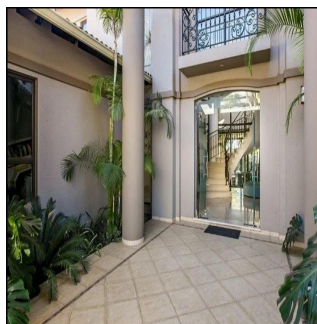

# Beautiful 4 Bedroom House For Rent In Morningside

Sud Africa, Capo Occidentale, Baia di Plettenberg, W Rd S, , 2057,

PREZZO DI AFFITTO MENSILE

**USD 7279.00**

PREZZO DI VENDITA

**USD 0.00**

🏠 900 qm    🏠 8 camere    🛏️ 4 camere da letto 🚿 4 bagni

## Ty Bello

Tttytr  
Abuja, Nigeria - Ora locale

234 986543223

UNRIVALLED LIVING IN PRESTIGIOUS CLOUDS END This beautiful home is located on the largest stand in the sought after Clouds End. There are 4 well-proportioned bedrooms, with the master being a suite. There is a built in study/library downstairs and an underground basement that can be used as a cinema. Back-up generator, piped surround sound and walk in cold room complete the value proposition. Security is unrivalled with 24hr guards, dedicated car patrol in the complex, high perimeter walls with 2 meter electric fencing, CCTV, and high end alarm system. Convenience is assured with shopping and entertainment just 2 minutes away. Schools in close proximity include Crawford, St Stithians, King Davids, Redhill, Bressure House, British International School and the French School.