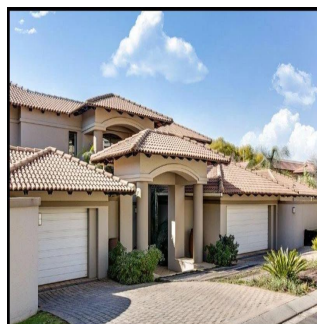

Attico

Beautiful 4 Bedroom House For Rent In Morningside

Sud Africa, Capo Occidentale, Baia di Plettenberg, W Rd S, , 2057,

PREZZO DI AFFITTO MENSILE

\$ 7279.00

PREZZO DI VENDITA

\$ 0.00

🏠 900 qm 🏠 8 camere 🚗 4 camere da letto 🚿 4 bagni

🏠 4 pavimenti 📏 4 qm Superficie del terreno 🚗 4 posti auto

Ty Bello

Tttytr

Abuja, Nigeria - Ora locale

234 986543223

UNRIVALLED LIVING IN PRESTIGIOUS CLOUDS END This beautiful home is located on the largest stand in the sought after Clouds End. There are 4 well-proportioned bedrooms, with the master being a suite. There is a built in study/library downstairs and an underground basement that can be used as a cinema. Back-up generator, piped surround sound and walk in cold room complete the value proposition. Security is unrivalled with 24hr guards, dedicated car patrol in the complex, high perimeter walls with 2 meter electric fencing, CCTV, and high end alarm system. Convenience is assured with shopping and entertainment just 2 minutes away. Schools in close proximity include Crawford, St Stithians, King Davids, Redhill, Bressure House, British International School and the French School.

Servizi All'aperto

Sicurezza 24 ore su 24	Balcone	Cortile	Completamente recintato
Garage	Spazio aperto		