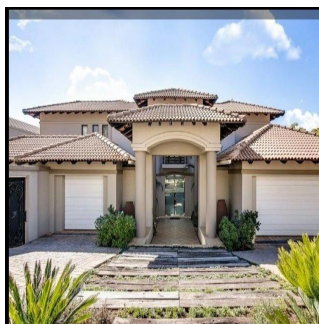

# Beautiful 4 Bedroom House For Rent In Morningside

Sud Africa, Capo Occidentale, Baia di Plettenberg, W Rd S, , 2057,

PREZZO DI AFFITTO MENSILE

**USD 7279.00**

PREZZO DI VENDITA

**USD 0.00**

🏠 900 qm    🏠 8 camere    🛏️ 4 camere da letto 🚿 4 bagni

🏠 4 pavimenti    📏 4 qm Superficie del terreno    🚗 4 posti auto

## Ty Bello

Tttytr  
Abuja, Nigeria - Ora locale

234 986543223

UNRIVALLED LIVING IN PRESTIGIOUS CLOUDS END This beautiful home is located on the largest stand in the sought after Clouds End. There are 4 well-proportioned bedrooms, with the master being a suite. There is a built in study/library downstairs and an underground basement that can be used as a cinema. Back-up generator, piped surround sound and walk in cold room complete the value proposition. Security is unrivalled with 24hr guards, dedicated car patrol in the complex, high perimeter walls with 2 meter electric fencing, CCTV, and high end alarm system. Convenience is assured with shopping and entertainment just 2 minutes away. Schools in close proximity include Crawford, St Stithians, King Davids, Redhill, Bressure House, British International School and the French School.