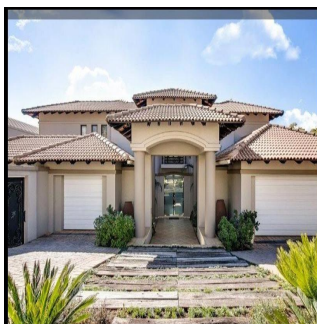

Attico

Beautiful 4 Bedroom House For Rent In Morningside

Sud Africa, Capo Occidentale, Baia di Plettenberg, W Rd S, , 2057,

PREZZO DI AFFITTO MENSILE

\$ 7279.00

PREZZO DI VENDITA

\$ 0.00

🏠 900 qm 🏠 8 camere 🚗 4 camere da letto 🚿 4 bagni

🏠 4 pavimenti 📏 4 qm Superficie del terreno 🚗 4 posti auto

Ty Bello

Tttytr

Abuja, Nigeria - Ora locale

234 986543223

UNRIVALLED LIVING IN PRESTIGIOUS CLOUDS END This beautiful home is located on the largest stand in the sought after Clouds End. There are 4 well-proportioned bedrooms, with the master being a suite. There is a built in study/library downstairs and an underground basement that can be used as a cinema. Back-up generator, piped surround sound and walk in cold room complete the value proposition. Security is unrivalled with 24hr guards, dedicated car patrol in the complex, high perimeter walls with 2 meter electric fencing, CCTV, and high end alarm system. Convenience is assured with shopping and entertainment just 2 minutes away. Schools in close proximity include Crawford, St Stithians, King Davids, Redhill, Bressure House, British International School and the French School.

Servizi All'aperto

Sicurezza 24 ore su 24	Balcone	Cortile	Completamente recintato
Garage	Spazio aperto		