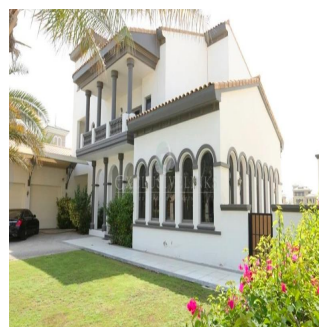

### Jcm Bienes Ra?ces

Jcm Bienes Ra?ces

Naucalpan de Juárez, Mexico - Ora locale

+52 55 8421 5859

Henry Wiltshire International is pleased to present this exclusive luxury villa for sale on Palm Jumeirah. This property is located halfway up the K frond on this iconic development and offers outstanding views of the Dubai Marina Skyline across the vast sea. This Signature Villa sits on a plot size of 13,400 sqft and is the most popular style due to its fantastic open layout and has been well maintained throughout. The villa is arranged over two floors and boasts five bedrooms finished with beautiful interiors, high ceilings and large windows that fill the home with natural light. The ground floor comprises a large modern kitchen and two separate dining areas along with a study overlooking the beautifully landscaped garden & swimming pool. There is a guest bedroom & ensuite with its own side entrance. The master bedroom is located on the first floor with a large balcony and their own en-suites along with the remaining three bedrooms.