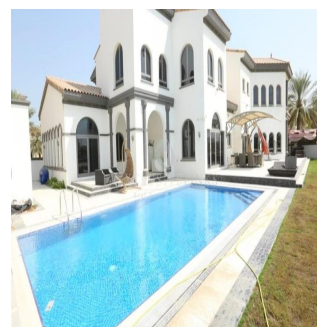

### Jcm Bienes Ra?ces

Jcm Bienes Ra?ces

Naucalpan de Juárez, Mexico - Ora locale

+52 55 8421 5859

Henry Wiltshire International is pleased to present this exclusive luxury villa for sale on Palm Jumeirah. This property is located halfway up the K frond on this iconic development and offers outstanding views of the Dubai Marina Skyline across the vast sea. This Signature Villa sits on a plot size of 13,400 sqft and is the most popular style due to its fantastic open layout and has been well maintained throughout. The villa is arranged over two floors and boasts five bedrooms finished with beautiful interiors, high ceilings and large windows that fill the home with natural light. The ground floor comprises a large modern kitchen and two separate dining areas along with a study overlooking the beautifully landscaped garden & swimming pool. There is a guest bedroom & ensuite with its own side entrance. The master bedroom is located on the first floor with a large balcony and their own en-suites along with the remaining three bedrooms.