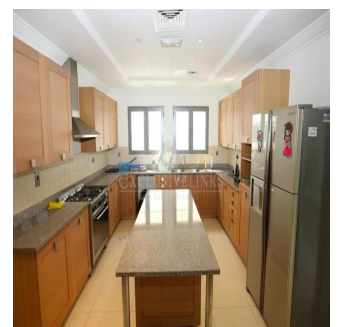

### Jcm Bienes Ra?ces

Jcm Bienes Ra?ces

Naucalpan de Juárez, Mexico - Ora locale

+52 55 8421 5859

Henry Wiltshire International is pleased to present this exclusive luxury villa for sale on Palm Jumeirah. This property is located halfway up the K frond on this iconic development and offers outstanding views of the Dubai Marina Skyline across the vast sea. This Signature Villa sits on a plot size of 13,400 sqft and is the most popular style due to its fantastic open layout and has been well maintained throughout. The villa is arranged over two floors and boasts five bedrooms finished with beautiful interiors, high ceilings and large windows that fill the home with natural light. The ground floor comprises a large modern kitchen and two separate dining areas along with a study overlooking the beautifully landscaped garden & swimming pool. There is a guest bedroom & ensuite with its own side entrance. The master bedroom is located on the first floor with a large balcony and their own en-suites along with the remaining three bedrooms.