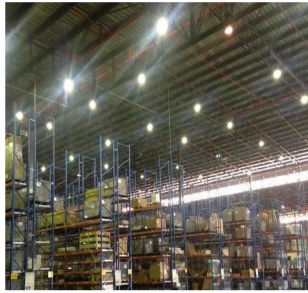

# State Of The Art Warehouse For Sale In Linbro Park

Sud Africa, Capo Occidentale, Città del Capo, , , 2090,

-  5125 qm
-  camere
-  camere da letto
-  bagni
-  pavimenti
-  qm Superficie del terreno
-  posti auto

**Angelica Palacio**  
 Provisa Grupo Inmobiliario  
 Playa del Carmen, Mexico - Ora locale

 +52 984 127 6169

HIGHWAY EXPOSURE - LINBRO PARK State of the art - A Grade Basement area of 1 273sqm can be added as warehousing/ storage space  
 Excellent vehicle reticulation Roller shutter doors Dock levellers Exquisite offices and warehouse Ample Parking