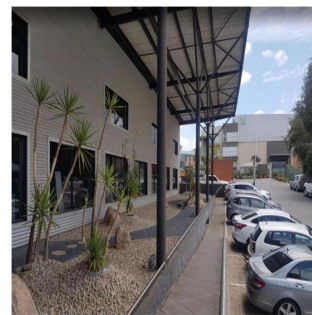

# Aaa-Grade Warehouse With Showroom For Sale In Longmeadow

Sud Africa, Capo Occidentale, Città del Capo, , , ,

- 6347 qm
- camere
- camere da letto
- bagni
- pavimenti
- qm Superficie del terreno
- posti auto

**Angelica Palacio**

Provisa Grupo Inmobiliario

Playa del Carmen, Mexico - Ora locale

+52 984 127 6169

IMMACULATE - LONGMEADOW AAA Grade offices, showroom and warehouse 2 levels Basement area can be converted to offices, warehouse or manufacturing area Offices and Showroom: 1 947sqm Warehouse: 2 400sqm Basement: 2 000sqm (can be used for assembly/ manufacturing or low storage 500kva Option to rent is also available Very secure node with access control

Disponibile Presso: 13.05.2019

Piano: 4   Pavimenti: 4   Anno Di Costruzione: 2017   Posti Auto: 4   Anno Di Costruzione: 2017   Tipo: Ufficio

Longmeadow, Johannesburg Johannesburg, also commonly referred to as 'Jozi' , 'Joburg' or 'Egoli, is the largest city in South Africa and home to over 9 million people. The city covers 2 300square kilometres and represents 9% of the total South African population in 1.85 million households and is also the wealthiest city in the Gauteng province.