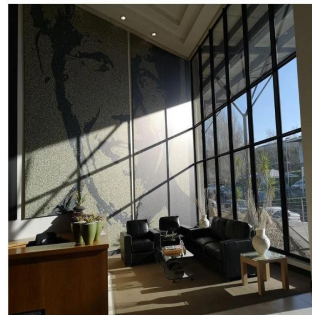

# Aaa-Grade Warehouse With Showroom For Sale In Longmeadow

Sud Africa, Capo Occidentale, Città del Capo, , , ,

- 6347 qm
- camere
- camere da letto
- bagni
- pavimenti
- qm Superficie del terreno
- posti auto

**Angelica Palacio**

Provisa Grupo Inmobiliario

Playa del Carmen, Mexico - Ora locale

+52 984 127 6169

IMMACULATE - LONGMEADOW AAA Grade offices, showroom and warehouse 2 levels Basement area can be converted to offices, warehouse or manufacturing area Offices and Showroom: 1 947sqm Warehouse: 2 400sqm Basement: 2 000sqm (can be used for assembly/ manufacturing or low storage 500kva Option to rent is also available Very secure node with access control