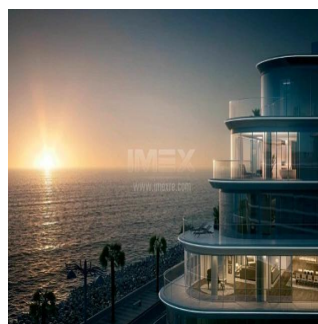

Attico

High-Quality Fully-Serviced 5 Bedroom Apartment Alef Residences Palm Jumeirah

Emirati Arabi Uniti, Dubai, Dubai, , , ,

PREZZO DI VENDITA

$ 5444000.00

🏠 725 qm   🗺️ camere   🛏️ 5 camere da letto 🚿 5 bagni

🏗️ 5 pavimenti   ⬡ 5 qm Superficie del terreno   🅇 5 posti auto

Pgs Realty

Pgs Realty

Panamá, Panama - Ora locale

+507 391-8878

Disponibile Presso: 01.01.1970

Piano: 4   Pavimenti: 4   Anno Di Costruzione: 2017   Posti Auto: 4

Anno Di Costruzione: 2017

Tipo: Ufficio