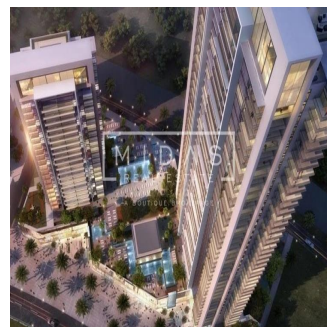

# Luxurious Big Apartment In The Heart Of Dubai

'''

PREZZO DI VENDITA

**\$ 2520888.00**

🏠 1860 qft    🛏️ camere    🚗 1 camere da letto 🚿 1 bagni

🏗️ 1 pavimenti    📏 1 qft Superficie del terreno    🚗 1 posti auto

**Tara Goldberg**

Panama Luxury Living

Panamá, Panama - Ora locale

☎️ +507 6459-4848

Beautiful 1 Bedroom Apartment In Boulevard Crescent, Downtown Dubai. Twin tower development featuring 307 apartments. BLVD Crescent comprises two towers of 39 and 21 storeys. One to three bedroom apartments \* Amenities include a landscaped podium offering an infinity pool and gym. Estimated Completion - Jan 2019 BLVD Crescent is a brand-new residential development within Downtown Dubai, billed as 'The Centre of Now'. The 500-acre community, today the world's most visited lifestyle and shopping destination, is an urban masterpiece.

Disponibile Presso: 01.01.1970

Piano: 4    Pavimenti: 4    Anno Di Costruzione: 2017    Posti Auto: 4    Anno Di Costruzione: 2017    Tipo: Ufficio

BLVD Crescent is located halfway down Sheikh Mohammed bin Rashid Boulevard, across from the The Opera District. Downtown Dubai hosts a wide range of festivities year-round including the Downtown Dubai New Year's Eve Gala, the Dubai Festival of Lights, Emirates Classic Car Festival and The Parade – Downtown Dubai, UAE National Day.