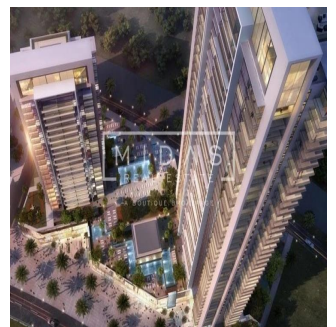

Attico

Luxurious Big Apartment In The Heart Of Dubai

'''

PREZZO DI VENDITA

USD 2520888.00

🏠 1860 qft 🛏️ camere 🚗 1 camere da letto 🚿 1 bagni

🏗️ 1 pavimenti 📏 1 qft Superficie del terreno 🚗 1 posti auto

Tara Goldberg

Panama Luxury Living

Panamá, Panama - Ora locale

+507 6459-4848

Beautiful 1 Bedroom Apartment In Boulevard Crescent, Downtown Dubai. Twin tower development featuring 307 apartments. BLVD Crescent comprises two towers of 39 and 21 storeys. One to three bedroom apartments * Amenities include a landscaped podium offering an infinity pool and gym. Estimated Completion - Jan 2019 BLVD Crescent is a brand-new residential development within Downtown Dubai, billed as 'The Centre of Now'. The 500-acre community, today the world's most visited lifestyle and shopping destination, is an urban masterpiece.

Disponibile Presso: 01.01.1970

Piano: 4 Pavimenti: 4 Anno Di Costruzione: 2017 Posti Auto: 4

Anno Di Costruzione: 2017

Tipo: Ufficio

BLVD Crescent is located halfway down Sheikh Mohammed bin Rashid Boulevard, across from the The Opera District. Downtown Dubai hosts a wide range of festivities year-round including the Downtown Dubai New Year's Eve Gala, the Dubai Festival of Lights, Emirates Classic Car Festival and The Parade – Downtown Dubai, UAE National Day.