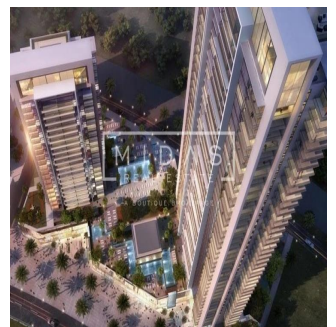

Attico

Luxurious Big Apartment In The Heart Of Dubai

'''

PREZZO DI VENDITA

\$ 2520888.00

🏠 1860 qft 🛏️ camere 🚗 1 camere da letto 🚿 1 bagni

🏗️ 1 pavimenti 📏 1 qft Superficie del terreno 🚗 1 posti auto

Tara Goldberg

Panama Luxury Living

Panamá, Panama - Ora locale

+507 6459-4848

Beautiful 1 Bedroom Apartment In Boulevard Crescent, Downtown Dubai. Twin tower development featuring 307 apartments. BLVD Crescent comprises two towers of 39 and 21 storeys. One to three bedroom apartments * Amenities include a landscaped podium offering an infinity pool and gym. Estimated Completion - Jan 2019 BLVD Crescent is a brand-new residential development within Downtown Dubai, billed as 'The Centre of Now'. The 500-acre community, today the world's most visited lifestyle and shopping destination, is an urban masterpiece.

Disponibile Presso: 01.01.1970

Piano: 4 Pavimenti: 4 Anno Di Costruzione: 2017 Posti Auto: 4

Anno Di Costruzione: 2017

Tipo: Ufficio

BLVD Crescent is located halfway down Sheikh Mohammed bin Rashid Boulevard, across from the The Opera District. Downtown Dubai hosts a wide range of festivities year-round including the Downtown Dubai New Year's Eve Gala, the Dubai Festival of Lights, Emirates Classic Car Festival and The Parade – Downtown Dubai, UAE National Day.