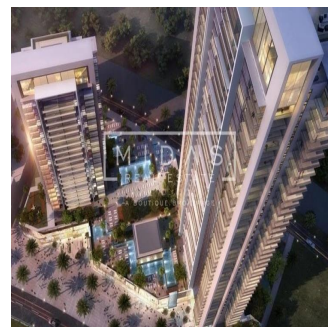

Attico

Luxurious Big Apartment In The Heart Of Dubai

'''

PREZZO DI VENDITA

USD 2520888.00

🏠 1860 qft 🛏️ camere 🛏️ 1 camere da letto 🚿 1 bagni

🏗️ 1 pavimenti 📏 1 qft Superficie del terreno 🚗 1 posti auto

Tara Goldberg

Panama Luxury Living

Panamá, Panama - Ora locale

+507 6459-4848

Beautiful 1 Bedroom Apartment In Boulevard Crescent, Downtown Dubai. Twin tower development featuring 307 apartments. BLVD Crescent comprises two towers of 39 and 21 storeys. One to three bedroom apartments * Amenities include a landscaped podium offering an infinity pool and gym. Estimated Completion - Jan 2019 BLVD Crescent is a brand-new residential development within Downtown Dubai, billed as 'The Centre of Now'. The 500-acre community, today the world's most visited lifestyle and shopping destination, is an urban masterpiece.

Disponibile Presso: 01.01.1970

Piano: 4 Pavimenti: 4 Anno Di Costruzione: 2017 Posti Auto: 4

Anno Di Costruzione: 2017

Tipo: Ufficio

BLVD Crescent is located halfway down Sheikh Mohammed bin Rashid Boulevard, across from the The Opera District. Downtown Dubai hosts a wide range of festivities year-round including the Downtown Dubai New Year's Eve Gala, the Dubai Festival of Lights, Emirates Classic Car Festival and The Parade – Downtown Dubai, UAE National Day.