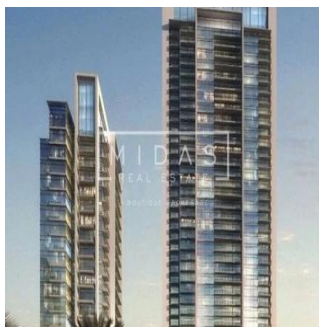

Attico

Luxurious Big Apartment In The Heart Of Dubai

'''

PREZZO DI VENDITA

\$ 2520888.00

🏠 1860 qft 🛏️ camere 🚗 1 camere da letto 🚿 1 bagni

🏗️ 1 pavimenti 📏 1 qft Superficie del terreno 🚗 1 posti auto

Tara Goldberg

Panama Luxury Living

Panamá, Panama - Ora locale

+507 6459-4848

Beautiful 1 Bedroom Apartment In Boulevard Crescent, Downtown Dubai. Twin tower development featuring 307 apartments. BLVD Crescent comprises two towers of 39 and 21 storeys. One to three bedroom apartments * Amenities include a landscaped podium offering an infinity pool and gym. Estimated Completion - Jan 2019 BLVD Crescent is a brand-new residential development within Downtown Dubai, billed as 'The Centre of Now'. The 500-acre community, today the world's most visited lifestyle and shopping destination, is an urban masterpiece.

Disponibile Presso: 01.01.1970

Piano: 4 Pavimenti: 4 Anno Di Costruzione: 2017 Posti Auto: 4

Anno Di Costruzione: 2017

Tipo: Ufficio

BLVD Crescent is located halfway down Sheikh Mohammed bin Rashid Boulevard, across from the The Opera District. Downtown Dubai hosts a wide range of festivities year-round including the Downtown Dubai New Year's Eve Gala, the Dubai Festival of Lights, Emirates Classic Car Festival and The Parade – Downtown Dubai, UAE National Day.