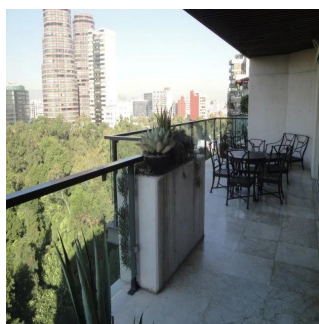

Attico

Beautiful Penthouse With Awesome Terrace In Front Of The Woods

Panama, Panama, Panama City, Campos Elíseos, , ,

PREZZO DI AFFITTO MENSILE

\$ 9500.00

PREZZO DI VENDITA

\$ 0.00

🏠 438 qm 🏠 6 camere 🚗 3 camere da letto 🚿 3 bagni

🏠 3 pavimenti 📏 3 qm Superficie del terreno 🚗 3 posti auto

Bruno Paul Bourlon

Best Realty Mexico

Ciudad de México, Mexico - Ora locale

☎ +52 55 1766 5789

Beautiful VIP 2-level Penthouse. Fully furnished. 3 bedrooms with bathroom. Master bedroom with large dressing-room and jacuzzi. 656 sqft of terraces. TV area and office,..2 car parking. Security, Awesome view of Park and Chapultepec Castle.