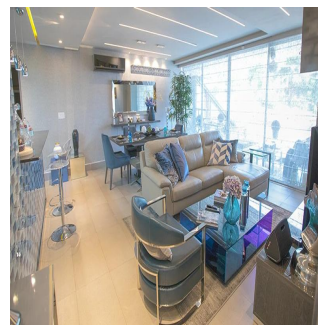

Attico

Apartment In La Loma Hato Pintado

Singapore, Singapore, Singapore, , , ,

PREZZO DI VENDITA

USD 255400.00

 112 qm  4 camere  2 camere da letto  2 bagni

 2 pavimenti  2 qm Superficie del terreno  2 posti auto

Javier Sierra

Ivan Sierra Inversiones

Panamá, Panama - Ora locale

+507 236-8353

With its privileged and elevated location in the Barrio de La Loma, one of the most exclusive residential areas of the city known for its tranquility and its spectacular panoramic views, Loma Vista Tower will rise with 31 floors in two towers under the same facade, divided with an independent lobby for each of the towers, providing greater privacy to its residents. Loma Vista Tower was designed by the internationally renowned architect firm Mallol & Mallol, with a modern and imposing facade, as well as its fine finishes and luxury details, its excellent distributions in each of its apartments, with wide areas and variety of footage. Among the spectacular facilities it will offer: - Apartments with 1 Parking - 5 high-speed elevators - Lobby for each of the towers - Balcony with panoramic views of the city - Imported kitchen furniture and granite countertops - Fine high-format coverings - It will have the most complete Social Area of ??Panama - 2 swimming pools for adults and 1 swimming pool for children - Gym area - Squash court - Playroom for children - Cinema Room - Party room - Lounge - Spa with sauna and bathroom Turkish - Jacuzzi