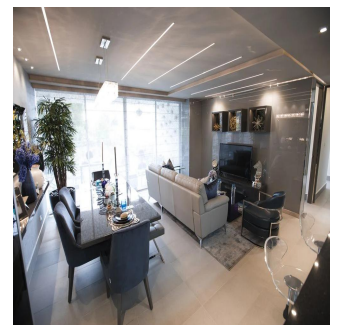

Attico

Apartment In La Loma Hato Pintado

Singapore, Singapore, Singapore, , , ,

PREZZO DI VENDITA

USD 255400.00

 112 qm  4 camere  2 camere da letto  2 bagni

 2 pavimenti  2 qm Superficie del terreno  2 posti auto

Javier Sierra

Ivan Sierra Inversiones

Panamá, Panama - Ora locale

+507 236-8353

With its privileged and elevated location in the Barrio de La Loma, one of the most exclusive residential areas of the city known for its tranquility and its spectacular panoramic views, Loma Vista Tower will rise with 31 floors in two towers under the same facade, divided with an independent lobby for each of the towers, providing greater privacy to its residents. Loma Vista Tower was designed by the internationally renowned architect firm Mallol & Mallol, with a modern and imposing facade, as well as its fine finishes and luxury details, its excellent distributions in each of its apartments, with wide areas and variety of footage. Among the spectacular facilities it will offer: - Apartments with 1 Parking - 5 high-speed elevators - Lobby for each of the towers - Balcony with panoramic views of the city - Imported kitchen furniture and granite countertops - Fine high-format coverings - It will have the most complete Social Area of ??Panama - 2 swimming pools for adults and 1 swimming pool for children - Gym area - Squash court - Playroom for children - Cinema Room - Party room - Lounge - Spa with sauna and bathroom Turkish - Jacuzzi