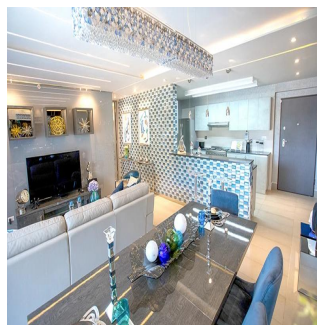

Attico

Apartment In La Loma Hato Pintado

Singapore, Singapore, Singapore, , , ,

PREZZO DI VENDITA

USD 255400.00

 112 qm  4 camere  2 camere da letto  2 bagni

 2 pavimenti  2 qm Superficie del terreno  2 posti auto

Javier Sierra

Ivan Sierra Inversiones

Panamá, Panama - Ora locale

+507 236-8353

With its privileged and elevated location in the Barrio de La Loma, one of the most exclusive residential areas of the city known for its tranquility and its spectacular panoramic views, Loma Vista Tower will rise with 31 floors in two towers under the same facade, divided with an independent lobby for each of the towers, providing greater privacy to its residents. Loma Vista Tower was designed by the internationally renowned architect firm Mallol & Mallol, with a modern and imposing facade, as well as its fine finishes and luxury details, its excellent distributions in each of its apartments, with wide areas and variety of footage. Among the spectacular facilities it will offer: - Apartments with 1 Parking - 5 high-speed elevators - Lobby for each of the towers - Balcony with panoramic views of the city - Imported kitchen furniture and granite countertops - Fine high-format coverings - It will have the most complete Social Area of ??Panama - 2 swimming pools for adults and 1 swimming pool for children - Gym area - Squash court - Playroom for children - Cinema Room - Party room - Lounge - Spa with sauna and bathroom Turkish - Jacuzzi