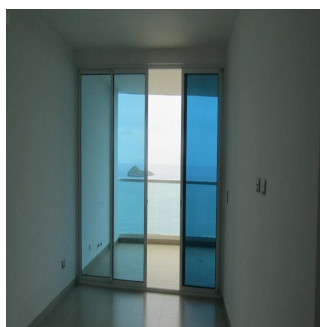

Attico

Santa Clara Four Bedroom Condominium

Singapore, Wallich Street, Singapore, , , ,

PREZZO DI VENDITA

\$ 570000.00

- qm
- 7 camere
- 4 camere da letto 3 bagni
- 3 pavimenti
- 3 qm Superficie del terreno
- 3 posti auto

Pierre Marleau

Uncover Panama

Panama, Panama - Ora locale

+507 6487-4686

Enjoy the most spectacular beach on the Pacific Coastline in this four bedrooms and four half bathrooms, Luxury condo completely furnished with top-of-the-line gourmet kitchen, Elegantly designed, Maid room, Samsung inverter air conditioners of 18,000 btu. The covered private terrace displays and is breath taking panoramic views of the Pacific ocean and white sandy beach know as Costa Blanca.