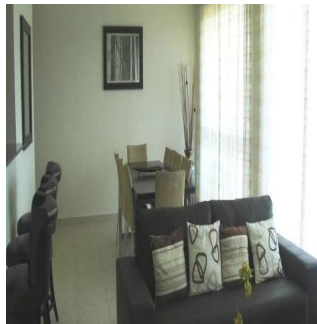

Attico

Bijao Two Bedroom Condominium

’, ’

PREZZO DI VENDITA

USD 240000.00

-  qm
-  4 camere
-  2 camere da letto  2 bagni
-  2 pavimenti
-  2 qm Superficie del terreno
-  2 posti auto

Pierre Marleau
Uncover Panama
Panama, Panama - Ora locale

 +507 6487-4686

Make your next property investment this luxurious two bedroom condominium. Located in the premier Bijao Resort you will enjoy the world-class beach club, infinity pools, sauna, fitness center, wellness spa with Turkish bath, nine holes of golf, tennis, volleyball, ping pong tables, billiards, and much more!