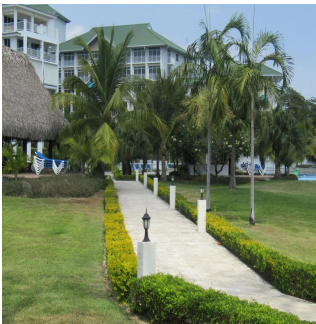

Attico

Bijao Two Bedroom Condominium

’, ’

PREZZO DI VENDITA

USD 240000.00

-  qm
-  4 camere
-  2 camere da letto  2 bagni
-  2 pavimenti
-  2 qm Superficie del terreno
-  2 posti auto

Pierre Marleau
Uncover Panama
Panama, Panama - Ora locale

 +507 6487-4686

Make your next property investment this luxurious two bedroom condominium. Located in the premier Bijao Resort you will enjoy the world-class beach club, infinity pools, sauna, fitness center, wellness spa with Turkish bath, nine holes of golf, tennis, volleyball, ping pong tables, billiards, and much more!