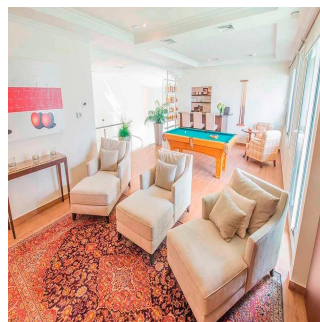

Tara Goldberg

Panama Luxury Living

Panamá, Panama - Ora locale

☎️ +507 6459-4848

For sale or rent this prestigious 920m2 Penthouse located in the prestigious Belvedere Park Building in the heart of Coco del Mar, considered one of the most outstanding areas in Panama City becoming the best place to live. In addition to having amenities for the enjoyment of their daily lives. The main entrance has a height of 12 meters, Double height foyer, Double height room, 360° view of the sea and the city, 50 m in front of the sea, Family Room, Recreation room with bar, billiards, home cinema, Linn Surround System, 2 elevators with private access card, 225m2 of open terrace, Full body double glazed windows made in Germany