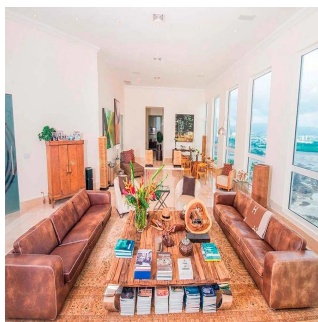

**Tara Goldberg**

Panama Luxury Living

Panamá, Panama - Ora locale

+507 6459-4848

For sale or rent this prestigious 920m2 Penthouse located in the prestigious Belvedere Park Building in the heart of Coco del Mar, considered one of the most outstanding areas in Panama City becoming the best place to live. In addition to having amenities for the enjoyment of their daily lives. The main entrance has a height of 12 meters, Double height foyer, Double height room, 360° view of the sea and the city, 50 m in front of the sea, Family Room, Recreation room with bar, billiards, home cinema, Linn Surround System, 2 elevators with private access card, 225m2 of open terrace, Full body double glazed windows made in Germany