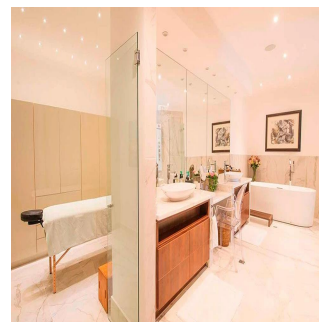

**Tara Goldberg**

Panama Luxury Living

Panamá, Panama - Ora locale

+507 6459-4848

For sale or rent this prestigious 920m2 Penthouse located in the prestigious Belvedere Park Building in the heart of Coco del Mar, considered one of the most outstanding areas in Panama City becoming the best place to live. In addition to having amenities for the enjoyment of their daily lives. The main entrance has a height of 12 meters, Double height foyer, Double height room, 360° view of the sea and the city, 50 m in front of the sea, Family Room, Recreation room with bar, billiards, home cinema, Linn Surround System, 2 elevators with private access card, 225m2 of open terrace, Full body double glazed windows made in Germany