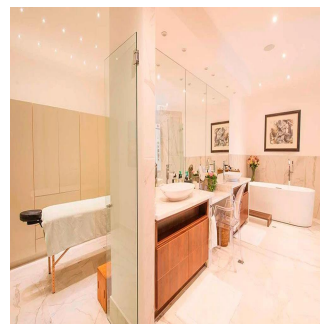

**Tara Goldberg**

Panama Luxury Living

Panamá, Panama - Ora locale

+507 6459-4848

For sale or rent this prestigious 920m2 Penthouse located in the prestigious Belvedere Park Building in the heart of Coco del Mar, considered one of the most outstanding areas in Panama City becoming the best place to live. In addition to having amenities for the enjoyment of their daily lives. The main entrance has a height of 12 meters, Double height foyer, Double height room, 360° view of the sea and the city, 50 m in front of the sea, Family Room, Recreation room with bar, billiards, home cinema, Linn Surround System, 2 elevators with private access card, 225m2 of open terrace, Full body double glazed windows made in Germany