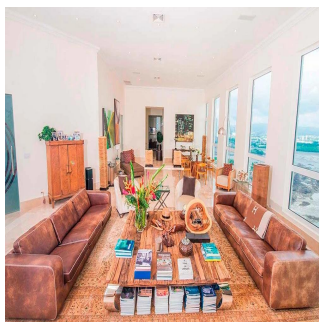

Attico

Prestigious Penthouse Located In The Prestigious Belvedere Park Building

, , ,

PREZZO DI VENDITA

USD 2200000.00

🏠 920 qm 🛏️ 6 camere 🛏️ 3 camere da letto 🚿 3 bagni

🏠 3 pavimenti 📏 3 qm Superficie del terreno 🚗 3 posti auto

Tara Goldberg

Panama Luxury Living

Panamá, Panama - Ora locale

☎️ +507 6459-4848

For sale or rent this prestigious 920m2 Penthouse located in the prestigious Belvedere Park Building in the heart of Coco del Mar, considered one of the most outstanding areas in Panama City becoming the best place to live. In addition to having amenities for the enjoyment of their daily lives. The main entrance has a height of 12 meters, Double height foyer, Double height room, 360° view of the sea and the city, 50 m in front of the sea, Family Room, Recreation room with bar, billiards, home cinema, Linn Surround System, 2 elevators with private access card, 225m2 of open terrace, Full body double glazed windows made in Germany