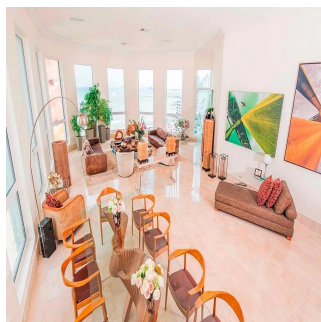

Attico

Prestigious Penthouse Located In The Prestigious Belvedere Park Building

, , ,

PREZZO DI VENDITA

USD 2200000.00

🏠 920 qm 🛏️ 6 camere 🛏️ 3 camere da letto 🚿 3 bagni

🏠 3 pavimenti 📏 3 qm Superficie del terreno 🚗 3 posti auto

Tara Goldberg

Panama Luxury Living

Panamá, Panama - Ora locale

☎️ +507 6459-4848

For sale or rent this prestigious 920m2 Penthouse located in the prestigious Belvedere Park Building in the heart of Coco del Mar, considered one of the most outstanding areas in Panama City becoming the best place to live. In addition to having amenities for the enjoyment of their daily lives. The main entrance has a height of 12 meters, Double height foyer, Double height room, 360° view of the sea and the city, 50 m in front of the sea, Family Room, Recreation room with bar, billiards, home cinema, Linn Surround System, 2 elevators with private access card, 225m2 of open terrace, Full body double glazed windows made in Germany