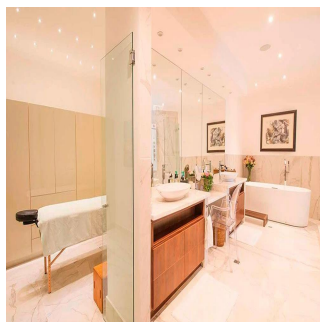

Tara Goldberg

Panama Luxury Living

Panamá, Panama - Ora locale

☎️ +507 6459-4848

For sale or rent this prestigious 920m2 Penthouse located in the prestigious Belvedere Park Building in the heart of Coco del Mar, considered one of the most outstanding areas in Panama City becoming the best place to live. In addition to having amenities for the enjoyment of their daily lives. The main entrance has a height of 12 meters, Double height foyer, Double height room, 360° view of the sea and the city, 50 m in front of the sea, Family Room, Recreation room with bar, billiards, home cinema, Linn Surround System, 2 elevators with private access card, 225m2 of open terrace, Full body double glazed windows made in Germany