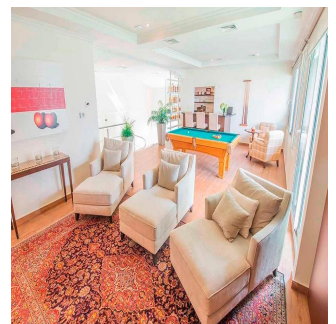

**Tara Goldberg**

Panama Luxury Living

Panamá, Panama - Ora locale

+507 6459-4848

For sale or rent this prestigious 920m2 Penthouse located in the prestigious Belvedere Park Building in the heart of Coco del Mar, considered one of the most outstanding areas in Panama City becoming the best place to live. In addition to having amenities for the enjoyment of their daily lives. The main entrance has a height of 12 meters, Double height foyer, Double height room, 360° view of the sea and the city, 50 m in front of the sea, Family Room, Recreation room with bar, billiards, home cinema, Linn Surround System, 2 elevators with private access card, 225m2 of open terrace, Full body double glazed windows made in Germany