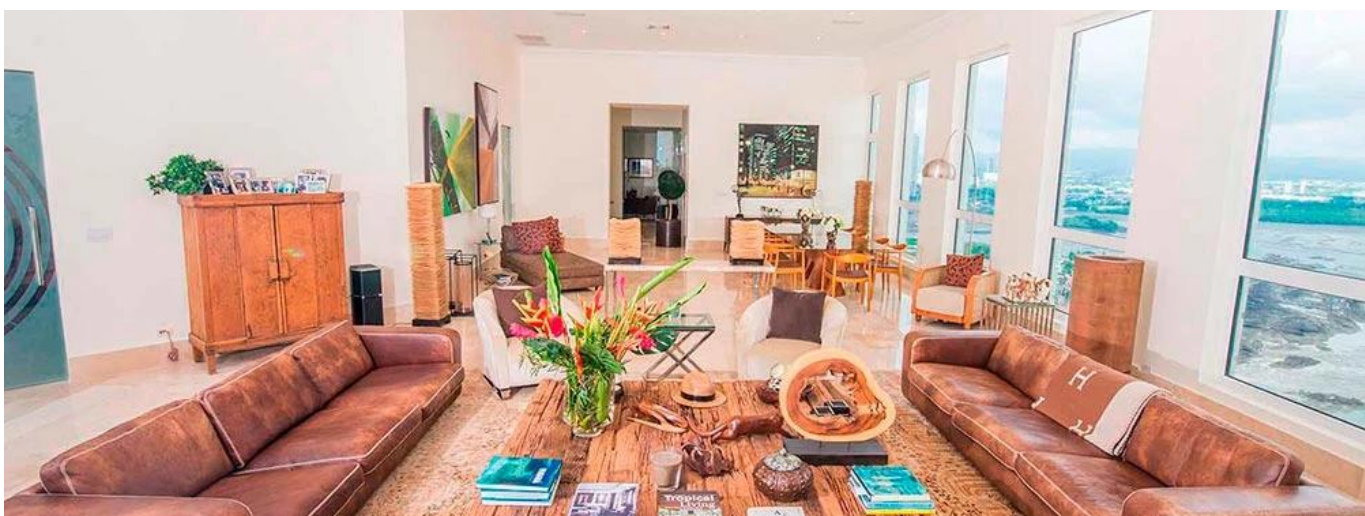

Tara Goldberg

Panama Luxury Living

Panamá, Panama - Ora locale

☎️ +507 6459-4848

For sale or rent this prestigious 920m2 Penthouse located in the prestigious Belvedere Park Building in the heart of Coco del Mar, considered one of the most outstanding areas in Panama City becoming the best place to live. In addition to having amenities for the enjoyment of their daily lives. The main entrance has a height of 12 meters, Double height foyer, Double height room, 360° view of the sea and the city, 50 m in front of the sea, Family Room, Recreation room with bar, billiards, home cinema, Linn Surround System, 2 elevators with private access card, 225m2 of open terrace, Full body double glazed windows made in Germany