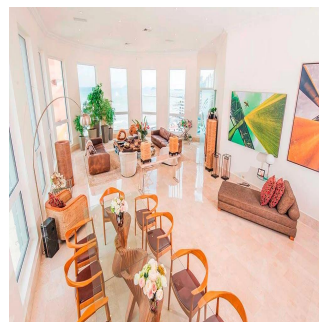

**Tara Goldberg**

Panama Luxury Living

Panamá, Panama - Ora locale

+507 6459-4848

For sale or rent this prestigious 920m2 Penthouse located in the prestigious Belvedere Park Building in the heart of Coco del Mar, considered one of the most outstanding areas in Panama City becoming the best place to live. In addition to having amenities for the enjoyment of their daily lives. The main entrance has a height of 12 meters, Double height foyer, Double height room, 360° view of the sea and the city, 50 m in front of the sea, Family Room, Recreation room with bar, billiards, home cinema, Linn Surround System, 2 elevators with private access card, 225m2 of open terrace, Full body double glazed windows made in Germany