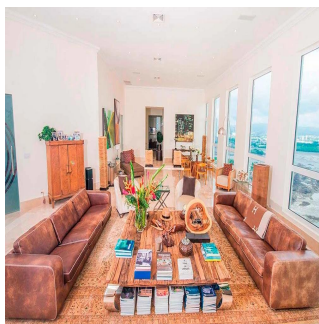

**Tara Goldberg**

Panama Luxury Living

Panamá, Panama - Ora locale

+507 6459-4848

For sale or rent this prestigious 920m2 Penthouse located in the prestigious Belvedere Park Building in the heart of Coco del Mar, considered one of the most outstanding areas in Panama City becoming the best place to live. In addition to having amenities for the enjoyment of their daily lives. The main entrance has a height of 12 meters, Double height foyer, Double height room, 360° view of the sea and the city, 50 m in front of the sea, Family Room, Recreation room with bar, billiards, home cinema, Linn Surround System, 2 elevators with private access card, 225m2 of open terrace, Full body double glazed windows made in Germany