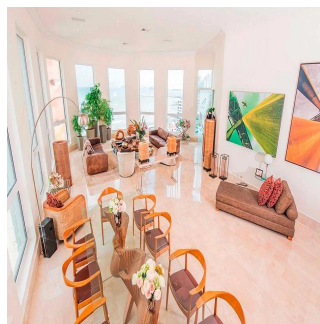

**Tara Goldberg**

Panama Luxury Living

Panamá, Panama - Ora locale

+507 6459-4848

For sale or rent this prestigious 920m2 Penthouse located in the prestigious Belvedere Park Building in the heart of Coco del Mar, considered one of the most outstanding areas in Panama City becoming the best place to live. In addition to having amenities for the enjoyment of their daily lives. The main entrance has a height of 12 meters, Double height foyer, Double height room, 360° view of the sea and the city, 50 m in front of the sea, Family Room, Recreation room with bar, billiards, home cinema, Linn Surround System, 2 elevators with private access card, 225m2 of open terrace, Full body double glazed windows made in Germany