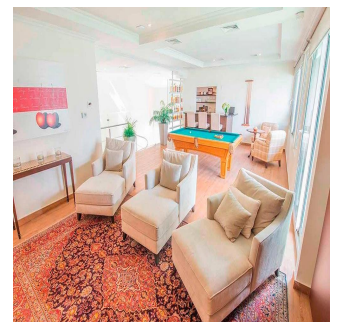

**Tara Goldberg**

Panama Luxury Living

Panamá, Panama - Ora locale

+507 6459-4848

For sale or rent this prestigious 920m2 Penthouse located in the prestigious Belvedere Park Building in the heart of Coco del Mar, considered one of the most outstanding areas in Panama City becoming the best place to live. In addition to having amenities for the enjoyment of their daily lives. The main entrance has a height of 12 meters, Double height foyer, Double height room, 360° view of the sea and the city, 50 m in front of the sea, Family Room, Recreation room with bar, billiards, home cinema, Linn Surround System, 2 elevators with private access card, 225m2 of open terrace, Full body double glazed windows made in Germany