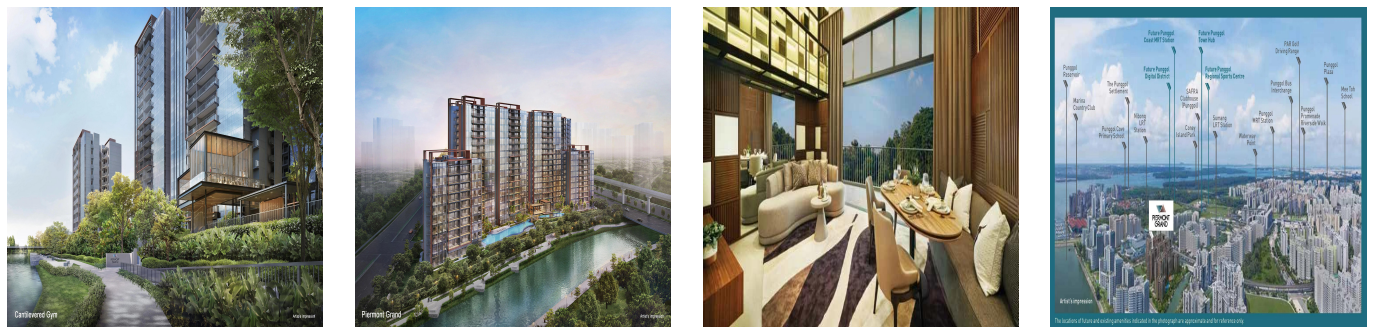

Attico

Peirmont Grand

Hong Kong, Hong Kong Island, wan chai, Sumang Walk, , ,

PREZZO DI VENDITA

USD 668400.00

-  1302 qft
-  7 camere
-  4 camere da letto  3 bagni
-  3 pavimenti
-  3 qft Superficie del terreno
-  3 posti auto

City Developments Limited

City Developments Limited
Singapore, Singapore - Ora locale

 **+65 6877 1818**

Piermont Grand is a 820 unit executive condominium located at 22 Sumang Walk Welcome To Piermont Grand Breathtaking views. Modern design. Multifarious lifestyle amenities. Designed by experienced property developers City Developments Limited and TID Pte. Ltd., Piermont Grand is everything you want in a luxury executive condominium and more. Located within Punggol, this is where you will enjoy the best of waterfront living amidst a world of infinite possibilities. Possibilities that will redefine the way you work, live, and play to create the most unforgettable moments to come. TOP: 28th February 2023 <https://www.thepiermont-grandec.com>