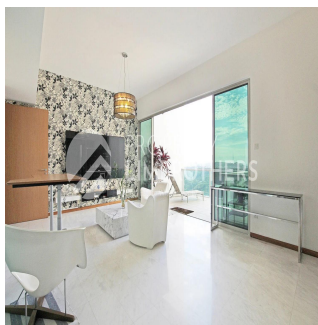

Attico

4 Bedroom Penthouse For Sale In Bukit Timah

Hong Kong, Isola di Hong Kong, Sheung Wan, Mount Sinai Dr, , ,

PREZZO DI VENDITA

\$ 2751000.00

 3067 qft  8 camere  4 camere da letto  4 bagni

 4 pavimenti  4 qft Superficie del terreno  4 posti auto

Melvin Lim

Property Lim Brothers

Singapore, Singapore - Ora locale

+65 90676710

Imagine dining Al-fresco in the comfort and privacy of your own home that overlooks a panoramic view of Bukit Timah. This 4-Bedroom 3067 sqft penthouse makes it possible with its spacious balcony and functional layout. Feel the gentle caress of the light breeze on your cheeks when you push open your balcony doors, this super high story unit. Within 600m, you can walk to the nearby Dover MRT station. And if you have children who are still schooling, don't fret! There are international schools and Henry Park Primary School which surrounds the area.