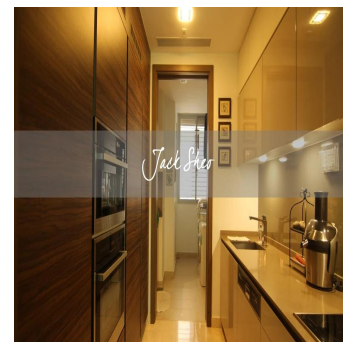

# Ground Floor Unit For Sale In The Glyndebourne

Hong Kong, Nuovi Territori, Ma Wan, , , ,

PREZZO DI VENDITA

**\$ 2614500.00**

🏠 1928 qft    📷 6 camere    🛏️ 3 camere da letto 🚿 3 bagni

🏗️ 3 pavimenti    📐 3 qft Superficie del terreno    🚗 3 posti auto

**Jack Sheo**

Jack Sheo

Singapore, Singapore - Ora locale

+65 93378483

This is the perfect home for home dwellers who like to be surrounded by greenery. The generous and private patio space in this ground floor unit in The Glyndebourne is the star attraction of this property. Featuring a split level patio design that is rarely found, the wall gives the owner the platform to grow vines in addition to the regular plants. The current owners have maintained the place remarkably well as it is in a fantastic condition. The unit is served by a private lift and comes with a nice and modern kitchen. The practical and functional layout means that there is no wastage in space. Schedule a viewing appointment today!