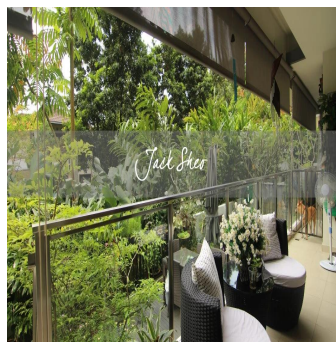

**Jack Sheo**

Jack Sheo

Singapore, Singapore - Ora locale

+65 93378483

This is the perfect home for home dwellers who like to be surrounded by greenery. The generous and private patio space in this ground floor unit in The Glyndebourne is the star attraction of this property. Featuring a split level patio design that is rarely found, the wall gives the owner the platform to grow vines in addition to the regular plants. The current owners have maintained the place remarkably well as it is in a fantastic condition. The unit is served by a private lift and comes with a nice and modern kitchen. The practical and functional layout means that there is no wastage in space. Schedule a viewing appointment today!