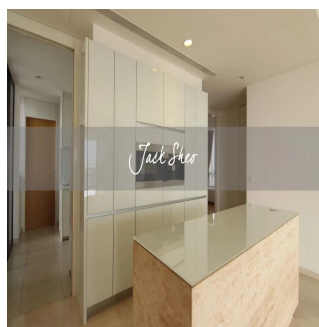

Attico

4 Bedroom Unit For Rent In Trilight

Hong Kong, Isola di Hong Kong, Sheung Wan, , , ,

2335 qft 8 camere 4 camere da letto 4 bagni

4 pavimenti 4 qft Superficie del terreno 4 posti auto

Jack Sheo

Jack Sheo

Singapore, Singapore - Ora locale

+65 93378483

Trilight is located in the Newton area which is among Singapore's prime district. The condo is within short walking distance to 3 shopping malls and Newton MRT station. Newton MRT station is one station away from Orchard MRT. This unit is located on level 25 and boasts a panoramic view of the neighbourhood. The unit is spacious, bright and has a wrap around balcony that cuddles the living room and master bedroom. There is a wet and dry kitchen and a helper's room and bathroom. This is perfect for tenants who like high rise living and spacious units.