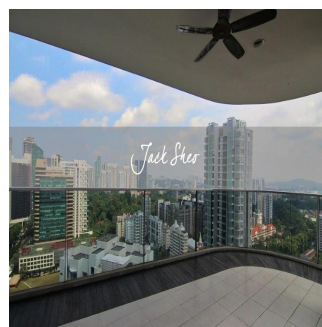

Attico

4 Bedroom Unit For Rent In Trilight

Hong Kong, Isola di Hong Kong, Sheung Wan, , , ,

2335 qft 8 camere 4 camere da letto 4 bagni

4 pavimenti 4 qft Superficie del terreno 4 posti auto

Jack Sheo

Jack Sheo

Singapore, Singapore - Ora locale

+65 93378483

Trilight is located in the Newton area which is among Singapore's prime district. The condo is within short walking distance to 3 shopping malls and Newton MRT station. Newton MRT station is one station away from Orchard MRT. This unit is located on level 25 and boasts a panoramic view of the neighbourhood. The unit is spacious, bright and has a wrap around balcony that cuddles the living room and master bedroom. There is a wet and dry kitchen and a helper's room and bathroom. This is perfect for tenants who like high rise living and spacious units.