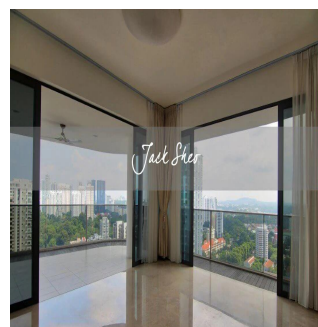

Attico

4 Bedroom Unit For Rent In Trilight

Hong Kong, Isola di Hong Kong, Sheung Wan, , , ,

2335 qft 8 camere 4 camere da letto 4 bagni

4 pavimenti 4 qft Superficie del terreno 4 posti auto

Jack Sheo

Jack Sheo

Singapore, Singapore - Ora locale

+65 93378483

Trilight is located in the Newton area which is among Singapore's prime district. The condo is within short walking distance to 3 shopping malls and Newton MRT station. Newton MRT station is one station away from Orchard MRT. This unit is located on level 25 and boasts a panoramic view of the neighbourhood. The unit is spacious, bright and has a wrap around balcony that cuddles the living room and master bedroom. There is a wet and dry kitchen and a helper's room and bathroom. This is perfect for tenants who like high rise living and spacious units.