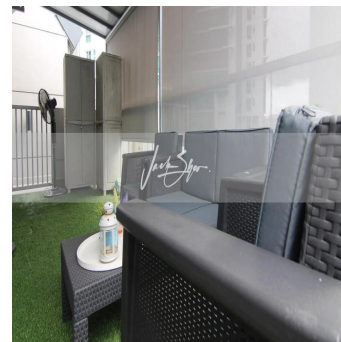

### 3 Bedroom Duplex Unit For Sale In Hills Twoone

Hong Kong, Baia di Discovery, Baia di Discovery, Hillview Ter, 21, 669232,

PREZZO DI VENDITA  
**USD 942700.00**

-  1141 qft
-  5 camere
-  3 camere da letto
-  2 bagni
-  2 pavimenti
-  2 qft Superficie del terreno
-  2 posti auto

**Jack Sheo**  
 Jack Sheo  
 Singapore, Singapore - Ora locale

 +65 93378483

Hills Twoone is a low-rise development located at 21 Hillview Terrace. This Hills Twoone penthouse unit for sale is tucked at a corner of the building. It is split into 2 levels in the following configuration: Lower floor: – 2 bedrooms (can accommodate queen-sized bed) – 1 common bathroom – living/dining/kitchen Upper floor: – ensuite master bedroom – sheltered terrace The layout is practical and compact which makes it easy to use and maintain. The unit also enjoys very good natural lighting.