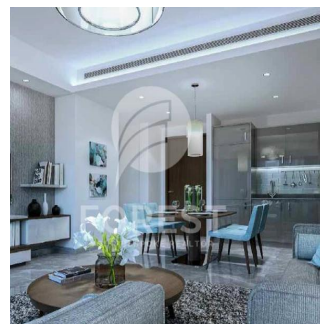

Attico

New Luxury 1 Bedroom Apartment In Sobha Creek Vista

Australia, Nuovo Galles meridionale, Punto di Dawes, , , ,

PREZZO DI VENDITA

USD 820000.00

493 qft 0 camere 1 camere da letto 1 bagni

1 pavimenti 1 qft Superficie del terreno 1 posti auto

Tetiana Tsybal

For Est Real Estate

Dubai, United Arab Emirates - Ora locale

+971 55-909-1717

Amazing View.

Disponibile Presso: 01.01.1970

Piano: 4 Pavimenti: 4 Anno Di Costruzione: 2017 Posti Auto: 4

Anno Di Costruzione: 2017

Tipo: Ufficio