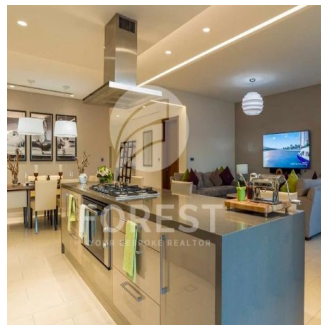

Attico

New Luxury 1 Bedroom Apartment In Sobha Creek Vista

Australia, Nuovo Galles meridionale, Punto di Dawes, , , ,

PREZZO DI VENDITA
USD 820000.00

- 493 qft
- 0 camere
- 1 camera da letto
- 1 bagni
- 1 pavimenti
- 1 qft Superficie del terreno
- 1 posti auto

Tetiana Tsybal
For Est Real Estate
Dubai, United Arab Emirates - Ora locale

+971 55-909-1717

Amazing View.

Disponibile Presso: 01.01.1970

Piano: 4   Pavimenti: 4   Anno Di Costruzione: 2017   Posti Auto: 4

Anno Di Costruzione: 2017

Tipo: Ufficio