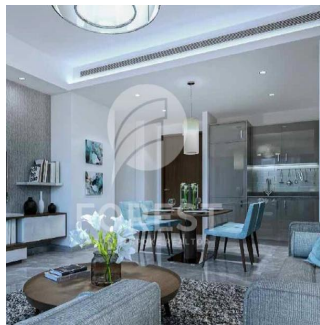

Attico

New Luxury 1 Bedroom Apartment In Sobha Creek Vista

Australia, Nuovo Galles meridionale, Punto di Dawes, , , ,

PREZZO DI VENDITA
USD 820000.00

- 493 qft
- 0 camere
- 1 camera da letto
- 1 bagni
- 1 pavimenti
- 1 qft Superficie del terreno
- 1 posti auto

Tetiana Tsybal
For Est Real Estate
Dubai, United Arab Emirates - Ora locale

+971 55-909-1717

Amazing View.

Disponibile Presso: 01.01.1970

Piano: 4   Pavimenti: 4   Anno Di Costruzione: 2017   Posti Auto: 4

Anno Di Costruzione: 2017

Tipo: Ufficio