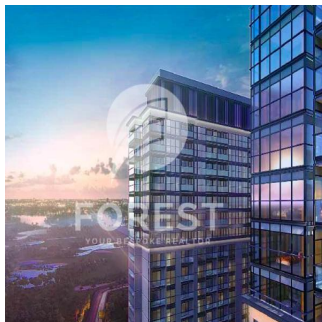

Attico

New Luxury 1 Bedroom Apartment In Sobha Creek Vista

Australia, Nuovo Galles meridionale, Punto di Dawes, , , ,

PREZZO DI VENDITA

$ 820000.00

493 qft   0 camere   1 camere da letto   1 bagni

1 pavimenti   1 qft Superficie del terreno   1 posti auto

Tetiana Tsybal
For Est Real Estate
Dubai, United Arab Emirates - Ora locale

+971 55-909-1717

Amazing View.

Disponibile Presso: 01.01.1970

Piano: 4   Pavimenti: 4   Anno Di Costruzione: 2017   Posti Auto: 4

Anno Di Costruzione: 2017

Tipo: Ufficio