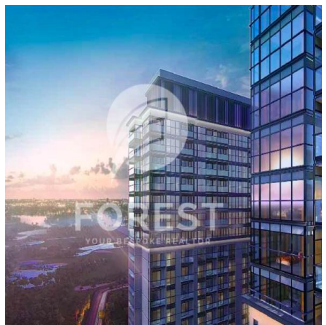

Attico

New Luxury 1 Bedroom Apartment In Sobha Creek Vista

Australia, Nuovo Galles meridionale, Punto di Dawes, , , ,

PREZZO DI VENDITA
USD 820000.00

- 493 qft
- 0 camere
- 1 camera da letto
- 1 bagni
- 1 pavimenti
- 1 qft Superficie del terreno
- 1 posti auto

Tetiana Tsybal
For Est Real Estate
Dubai, United Arab Emirates - Ora locale

+971 55-909-1717

Amazing View.

Disponibile Presso: 01.01.1970

Piano: 4   Pavimenti: 4   Anno Di Costruzione: 2017   Posti Auto: 4

Anno Di Costruzione: 2017

Tipo: Ufficio