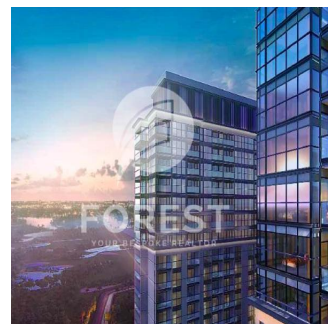

Attico

New Luxury 1 Bedroom Apartment In Sobha Creek Vista

Australia, Nuovo Galles meridionale, Punto di Dawes, , , ,

PREZZO DI VENDITA

USD 820000.00

493 qft 0 camere 1 camere da letto 1 bagni

1 pavimenti 1 qft Superficie del terreno 1 posti auto

Tetiana Tsybal

For Est Real Estate

Dubai, United Arab Emirates - Ora locale

+971 55-909-1717

Amazing View.

Disponibile Presso: 01.01.1970

Piano: 4 Pavimenti: 4 Anno Di Costruzione: 2017 Posti Auto: 4

Anno Di Costruzione: 2017

Tipo: Ufficio