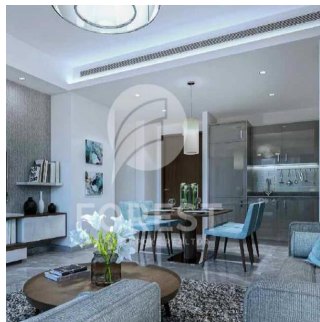

Attico

New Luxury 1 Bedroom Apartment In Sobha Creek Vista

Australia, Nuovo Galles meridionale, Punto di Dawes, , , ,

PREZZO DI VENDITA

$ 820000.00

493 qft   0 camere   1 camere da letto   1 bagni

1 pavimenti   1 qft Superficie del terreno   1 posti auto

Tetiana Tsybal
For Est Real Estate
Dubai, United Arab Emirates - Ora locale

+971 55-909-1717

Amazing View.

Disponibile Presso: 01.01.1970

Piano: 4   Pavimenti: 4   Anno Di Costruzione: 2017   Posti Auto: 4

Anno Di Costruzione: 2017

Tipo: Ufficio