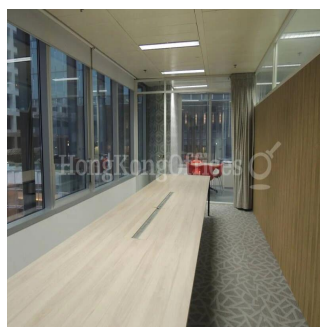

 0 pavimenti  0 qft Superficie del terreno  0 posti auto

Hong Kong Offices

Hong Kong Offices
Admiralty, Hong Kong - Ora locale

 +852 3101 1448

View This unit looks out to the surrounding buildings. Internal Condition The fully fitted office is in good condition. It enjoys a direct lift lobby. It comes with a glass door entrance.