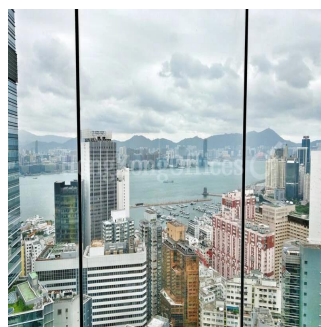

🏠 0 pavimenti    📏 0 qft Superficie del terreno    🚗 0 posti auto

**Hong Kong Offices**

Hong Kong Offices  
Admiralty, Hong Kong - Ora locale

☎️ +852 3101 1448

View It offers an open view. This office has a city view. The wall-to-wall windows magnify the views of cityscape. Internal Condition The fully fitted office is fairly well maintained. The fully fitted office is in good condition. The meeting room is presentable. It comes with a glass door entrance