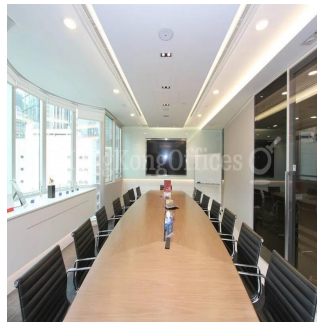

0 pavimenti 0 qft Superficie del terreno 0 posti auto

Hong Kong Offices

Hong Kong Offices
Admiralty, Hong Kong - Ora locale

+852 3101 1448

View It offers an open view. There are views from two sides of this office. Internal Condition The fully fitted office is in good condition. The layout is efficient. The conference room is presentable. The meeting room is presentable. The manager room is spacious. The director room is large. The open office area is roomy enough for workstations and filing cabinets. It enjoys a direct lift lobby. Furniture is provided for a quick move in. Professionally designed reception greets your guests.