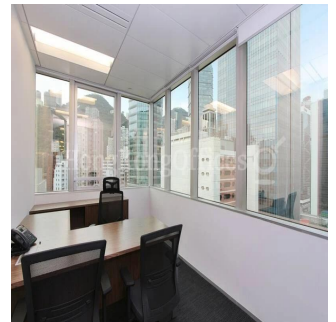

0 pavimenti 0 qft Superficie del terreno 0 posti auto

Hong Kong Offices

Hong Kong Offices
Admiralty, Hong Kong - Ora locale

+852 3101 1448

View It offers an open view. There are views from two sides of this office. Internal Condition The fully fitted office is in good condition. The layout is efficient. The conference room is presentable. The meeting room is presentable. The manager room is spacious. The director room is large. The open office area is roomy enough for workstations and filing cabinets. It enjoys a direct lift lobby. Furniture is provided for a quick move in. Professionally designed reception greets your guests.