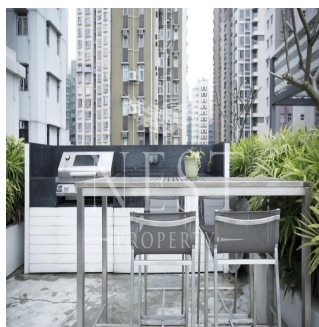

Penthouse

Tung Fat Building For Sale

New Praya Kennedy Town, , ,

PRIX DE VENTE

USD 40800000.00

13461 qm

30 chambres

15 Exhibition results

15 salles de bains

15 planchers

15 qm superficie du territoire

15 places pour voitures

Naomi Budden

Nest Property

Sheung Wan, Hong Kong - Heure locale

+852 3689 7523

Disponible Apr?s De :

22.07.2019

Le Sol : 4

Les Sols : 4

Annee De

Places De Voitures : Ann?e De Construction : 2017

Type: Bureau

Construction : 2017 4