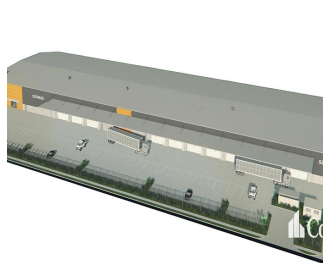

Penthouse

Large Format Warehousing Facility

Afrique du Sud, Gauteng, Sandton, , , 4207,

- 8893 qm
- 0 chambres
- 0 Exhibition results
- 0 salles de bains
- 0 planchers
- 0 qm superficie du territoire
- 0 places pour voitures

Paul Bates

Corwells Commercial Property

Yatala, Australia - Heure locale

+61 423 699 966

- High clearance warehouse of 8,493sqm - Multiple electricity operated roller doors 6m high x 6m wide - 400sqm of two level corporate office - Dual 10m wide driveway crossovers - 12m deep full length all weather awning - Efficient construction providing sustainability and energy savings - Empire Estate is the largest industrial estate on the Gold Coast - Call Exclusive Agent to discuss requirements This unique opportunity is situated in the heart of the Yatala Enterprise Area. Ideally located between the two largest consumer markets of Brisbane and the Gold Coast with direct access from the M1 via Exit 38 and Exit 41 in both north and south directions.

Disponible Aupr?s De :

17.07.2019

Le Sol : 4 Les Sols : 4 Annee De Construction : 2017 Places De Voitures : 4 Ann?e De Construction : 2017 Type: Bureau

Commodit?s

ID Reference Propriete

Am?nagements Ext?rieurs