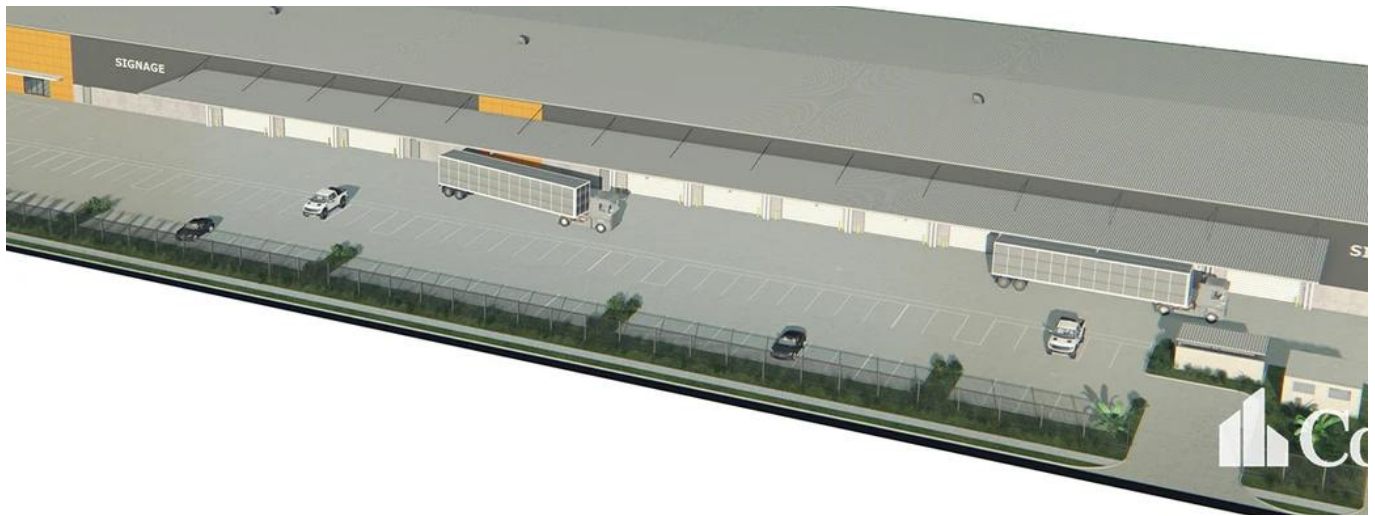

Penthouse

Large Format Warehousing Facility

Afrique du Sud, Gauteng, Sandton, , , 4207,

- 8893 qm
- 0 chambres
- 0 Exhibition results
- 0 salles de bains
- 0 planchers
- 0 qm superficie du territoire
- 0 places pour voitures

Paul Bates

Corwells Commercial Property

Yatala, Australia - Heure locale

+61 423 699 966

- High clearance warehouse of 8,493sqm - Multiple electricity operated roller doors 6m high x 6m wide - 400sqm of two level corporate office - Dual 10m wide driveway crossovers - 12m deep full length all weather awning - Efficient construction providing sustainability and energy savings - Empire Estate is the largest industrial estate on the Gold Coast - Call Exclusive Agent to discuss requirements This unique opportunity is situated in the heart of the Yatala Enterprise Area. Ideally located between the two largest consumer markets of Brisbane and the Gold Coast with direct access from the M1 via Exit 38 and Exit 41 in both north and south directions.

Disponible Aupr?s De :

17.07.2019

Le Sol : 4 Les Sols : 4 Annee De Construction : 2017 Places De Voitures : 4 Ann?e De Construction : 2017 Type: Bureau

Commodit?s

ID Reference Propriete

Am?nagements Ext?rieurs