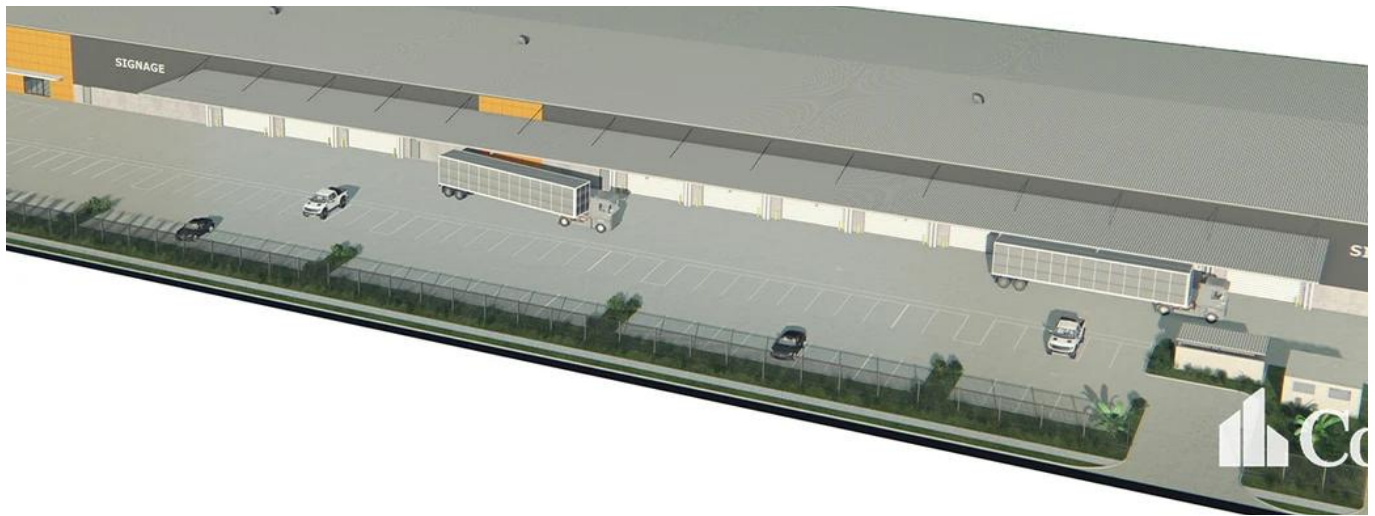

Penthouse

Large Format Warehousing Facility

Afrique du Sud, Gauteng, Sandton, , , 4207,

- 8893 qm
- 0 chambres
- 0 Exhibition results
- 0 salles de bains
- 0 planchers
- 0 qm superficie du territoire
- 0 places pour voitures

Paul Bates

Corwells Commercial Property

Yatala, Australia - Heure locale

+61 423 699 966

- High clearance warehouse of 8,493sqm - Multiple electricity operated roller doors 6m high x 6m wide - 400sqm of two level corporate office - Dual 10m wide driveway crossovers - 12m deep full length all weather awning - Efficient construction providing sustainability and energy savings - Empire Estate is the largest industrial estate on the Gold Coast - Call Exclusive Agent to discuss requirements This unique opportunity is situated in the heart of the Yatala Enterprise Area. Ideally located between the two largest consumer markets of Brisbane and the Gold Coast with direct access from the M1 via Exit 38 and Exit 41 in both north and south directions.

Disponible Aupr?s De :

17.07.2019

Le Sol : 4 Les Sols : 4 Annee De Construction : 2017 Places De Voitures : 4 Ann?e De Construction : 2017 Type: Bureau