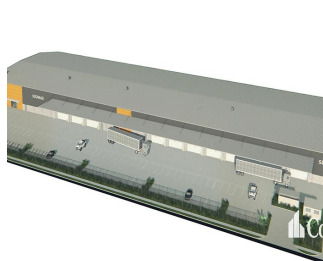

Penthouse

Large Format Warehousing Facility

Afrique du Sud, Gauteng, Sandton, , , 4207,

- 8893 qm
- 0 chambres
- 0 Exhibition results
- 0 salles de bains
- 0 planchers
- 0 qm superficie du territoire
- 0 places pour voitures

Paul Bates

Corwells Commercial Property

Yatala, Australia - Heure locale

+61 423 699 966

- High clearance warehouse of 8,493sqm - Multiple electricity operated roller doors 6m high x 6m wide - 400sqm of two level corporate office - Dual 10m wide driveway crossovers - 12m deep full length all weather awning - Efficient construction providing sustainability and energy savings - Empire Estate is the largest industrial estate on the Gold Coast - Call Exclusive Agent to discuss requirements This unique opportunity is situated in the heart of the Yatala Enterprise Area. Ideally located between the two largest consumer markets of Brisbane and the Gold Coast with direct access from the M1 via Exit 38 and Exit 41 in both north and south directions.

Disponible Aupr?s De :

17.07.2019

Le Sol : 4 Les Sols : 4 Annee De Construction : 2017 Places De Voitures : 4 Ann?e De Construction : 2017 Type: Bureau