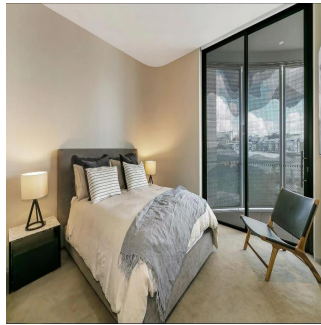

# Furnished Luxury Waterfront Apartment

Afrique du Sud, Gauteng, Midrand, Barangaroo Avenue, 15, 2000,

PRIX DE LOCATION MENSUEL

**USD 8.80**

-  qm
-  4 chambres
-  2 Exhibition results
-  2 salles de bains
-  2 planchers
-  2 qm superficie du territoire
-  2 places pour voitures

**Kate Sommerville**  
Torch Property Management  
Millers Point, Australia - Heure locale

 +61 403 051 115

Located in the crown jewel of the Barangaroo foreshore, Cloud redefines the concept of wharf side luxury with an exhilarating blend of natural splendour and breathtaking architecture. Take your front row seat to the Harbour action and enjoy life in Sydney's hottest new waterfront precinct. Key Points - - Architectural masterwork by PTW architect Andrew Andersons - Interiors by Smart Design Studio inspired by Danish design - Floor to ceiling glass frames the unobstructed harbour vista - Carefully selected, brand new, designer furniture throughout - Luxury custom designed high-end fixtures and finishes - Dream Miele kitchen, marble floors, bespoke walls and cabinetry - Fluid in/outdoor living, signature cloud like movable shutter system - Large bedrooms with water views, marble mosaic tiled bathrooms - One secure car space, 24 hour concierge, ducted air conditioning - The Streets' dining, shopping and health spas at the door - The edge of the CBD, walk to Circular Quay, Wynyard and The Rocks