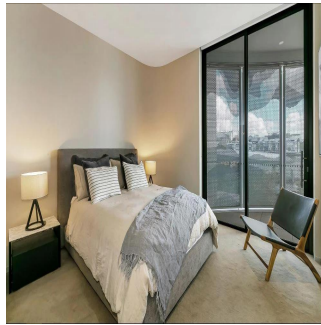

Penthouse

Furnished Luxury Waterfront Apartment

Afrique du Sud, Gauteng, Midrand, Barangaroo Avenue, 15, 2000,

PRIX DE LOCATION MENSUEL

\$ 8.80

- qm
- 4 chambres
- 2 Exhibition results
- 2 salles de bains
- 2 planchers
- 2 qm superficie du territoire
- 2 places pour voitures

Kate Sommerville
Torch Property Management
Millers Point, Australia - Heure locale

+61 403 051 115

Located in the crown jewel of the Barangaroo foreshore, Cloud redefines the concept of wharf side luxury with an exhilarating blend of natural splendour and breathtaking architecture. Take your front row seat to the Harbour action and enjoy life in Sydney's hottest new waterfront precinct. Key Points - - Architectural masterwork by PTW architect Andrew Andersons - Interiors by Smart Design Studio inspired by Danish design - Floor to ceiling glass frames the unobstructed harbour vista - Carefully selected, brand new, designer furniture throughout - Luxury custom designed high-end fixtures and finishes - Dream Miele kitchen, marble floors, bespoke walls and cabinetry - Fluid in/outdoor living, signature cloud like movable shutter system - Large bedrooms with water views, marble mosaic tiled bathrooms - One secure car space, 24 hour concierge, ducted air conditioning - The Streets' dining, shopping and health spas at the door - The edge of the CBD, walk to Circular Quay, Wynyard and The Rocks