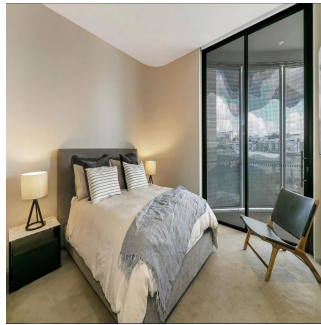

Penthouse

Furnished Luxury Waterfront Apartment

Afrique du Sud, Gauteng, Midrand, Barangaroo Avenue, 15, 2000,

PRIX DE LOCATION MENSUEL

USD 8.80

- qm
- 4 chambres
- 2 Exhibition results
- 2 salles de bains
- 2 planchers
- 2 qm superficie du territoire
- 2 places pour voitures

Kate Sommerville
Torch Property Management
Millers Point, Australia - Heure locale

+61 403 051 115

Located in the crown jewel of the Barangaroo foreshore, Cloud redefines the concept of wharf side luxury with an exhilarating blend of natural splendour and breathtaking architecture. Take your front row seat to the Harbour action and enjoy life in Sydney's hottest new waterfront precinct. Key Points - - Architectural masterwork by PTW architect Andrew Andersons - Interiors by Smart Design Studio inspired by Danish design - Floor to ceiling glass frames the unobstructed harbour vista - Carefully selected, brand new, designer furniture throughout - Luxury custom designed high-end fixtures and finishes - Dream Miele kitchen, marble floors, bespoke walls and cabinetry - Fluid in/outdoor living, signature cloud like movable shutter system - Large bedrooms with water views, marble mosaic tiled bathrooms - One secure car space, 24 hour concierge, ducted air conditioning - The Streets' dining, shopping and health spas at the door - The edge of the CBD, walk to Circular Quay, Wynyard and The Rocks