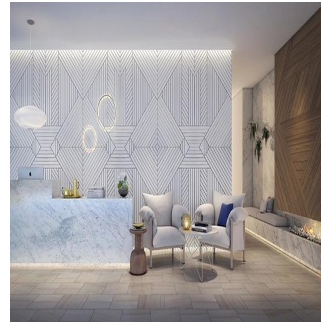

Adrian Chen

Jalin Realty Australia

Melbourne, Australia - Heure locale

+61 414 174 765

Day and night, an extraordinary array of cultural attractions, entertainment, dining and lifestyle opportunities are yours to explore from the heart of the world's most liveable city. Enjoy all the river's natural attractions in an extraordinary building precinct that offers a spectacular range of amenities exclusive to River One residents. Step into a vibrant village atmosphere with an exciting collection of ground level retail outlets and creative commercial spaces that combine the bustle of Melbourne's famous laneways with Footscray's signature artistic street culture. Experience an intimate connection to the riverfront that will never be built out. Soak up the natural marine environment, sheltered by lavish planting and thickets of shade trees in spectacular grounds created by urban environmental design specialists Rush Wright Associates. Stroll the terraces and relax beneath the River One Plaza trees while you watch the Maribyrnong waters flow peacefully by. Enjoy incredible views of the Maribyrnong River and Melbourne city skyline through expansive floor-to-ceiling windows that allow you to let the natural sunlight shine in. From spacious single bedroom residences to premium three bedroom apartments and opulent walk up townhomes, step inside gorgeously designed interiors where exposed concrete ceilings deliver a sumptuous sense of open space and a sophisticated modern aesthetic. Meticulous attention to detail is on display in every corner of every room. Specially selected premium quality fixtures and fittings deliver elegant finishing touches in an atmosphere of contemporary comfort. A timeless and considered palette offers plenty of room for your own individuality to shine. From engineered oak flooring in the living areas to plush carpeted bedrooms, luxurious finishes combine with seamlessly integrated practical considerations.